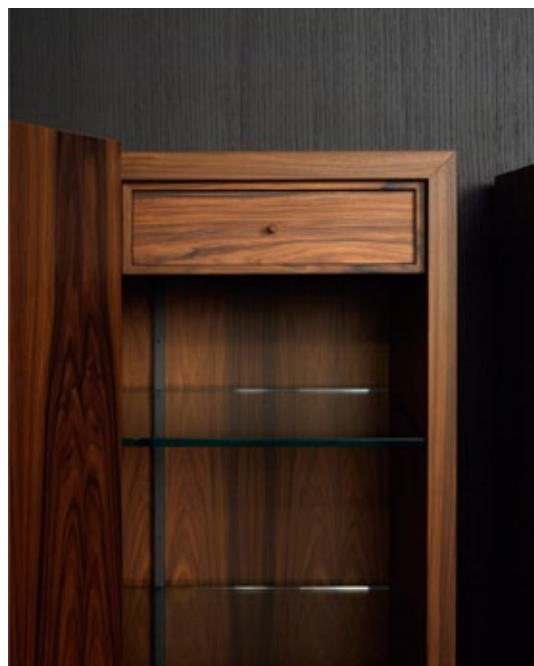

Dettagli
\\ Details