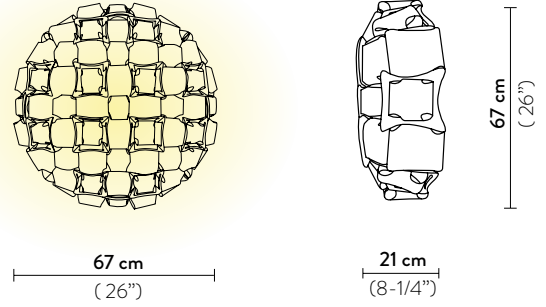

Weight: net 0,5 Kg - gross 1,5 Kg

Packaging: 36 x 38 x h. 15 cm

FINISH	PRODUCT CODE	EAN CODE	DETAILS
 WHITE/GOLD	MIDWS00GLD00000NMTEU	8024727100685	LIGHT SOURCE:  19 cm 7-1/4"
 WHITE/PLATINUM	MIDWS00SLV00000NMTEU	8024727100715	LIGHT SOURCE:  19 cm 7-1/4"
 MULTICOLOR	MIDWS00MCL00000NMTEU	8024727100692	LIGHT SOURCE:  19 cm 7-1/4"
 AMBER	MIDWS00YLW00000NMTEU	8024727100722	LIGHT SOURCE:  19 cm 7-1/4"
 ROSE	MIDWS00PNK00000NMTEU	8024727100708	LIGHT SOURCE:  19 cm 7-1/4"

Packaging: 80 x 80 x h. 30 cm

FINISH	PRODUCT CODE	EAN CODE	DETAILS
 WHITE/GOLD	MIDCL00GLD00000NMTEU	8024727100630	LIGHT SOURCE:  37 cm 14-1/2"
 WHITE/PLATINUM	MIDCL00SLV00000NMTEU	8024727100661	LIGHT SOURCE:  37 cm 14-1/2"
 MULTICOLOR	MIDCL00MCL00000NMTEU	8024727100647	LIGHT SOURCE:  37 cm 14-1/2"
 AMBER	MIDCL00YLW00000NMTEU	8024727100678	LIGHT SOURCE:  37 cm 14-1/2"
 ROSE	MIDCL00PNK00000NMTEU	8024727100654	LIGHT SOURCE:  37 cm 14-1/2"