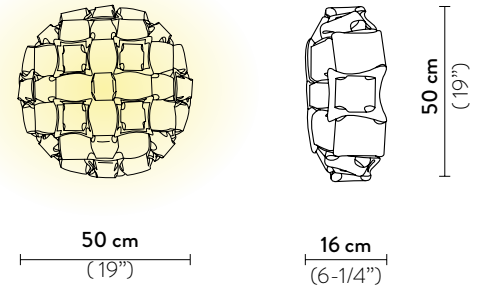

Weight: net 0,5 Kg - gross 1,5 Kg

Packaging: 36 x 38 x h. 15 cm

FINISH	PRODUCT CODE	EAN CODE	DETAILS
 WHITE/GOLD	MIDWS00GLD00000NMTEU	8024727100685	LIGHT SOURCE:  19 cm 7-1/4"
 WHITE/PLATINUM	MIDWS00SLV00000NMTEU	8024727100715	LIGHT SOURCE:  19 cm 7-1/4"
 MULTICOLOR	MIDWS00MCL00000NMTEU	8024727100692	LIGHT SOURCE:  19 cm 7-1/4"
 AMBER	MIDWS00YLW00000NMTEU	8024727100722	LIGHT SOURCE:  19 cm 7-1/4"
 ROSE	MIDWS00PNK00000NMTEU	8024727100708	LIGHT SOURCE:  19 cm 7-1/4"

Packaging: 80 x 80 x h. 30 cm

FINISH	PRODUCT CODE	EAN CODE	DETAILS
 WHITE/GOLD	MIDCL00GLD00000NMTEU	8024727100630	LIGHT SOURCE:  37 cm 14-1/2"
 WHITE/PLATINUM	MIDCL00SLV00000NMTEU	8024727100661	LIGHT SOURCE:  37 cm 14-1/2"
 MULTICOLOR	MIDCL00MCL00000NMTEU	8024727100647	LIGHT SOURCE:  37 cm 14-1/2"
 AMBER	MIDCL00YLW00000NMTEU	8024727100678	LIGHT SOURCE:  37 cm 14-1/2"
 ROSE	MIDCL00PNK00000NMTEU	8024727100654	LIGHT SOURCE:  37 cm 14-1/2"

Packaging: 56 x 55 x h. 23 cm

FINISH	PRODUCT CODE	EAN CODE	DETAILS
 WHITE/GOLD	MIDCM00GLD00000NMTEU	8024727100623	LIGHT SOURCE:  29 cm 11-1/4"
 WHITE/PLATINUM	MIDCM00SLV00000NMTEU	8024727100593	LIGHT SOURCE:  29 cm 11-1/4"
 MULTICOLOR	MIDCM00MCL00000NMTEU	8024727100616	LIGHT SOURCE:  29 cm 11-1/4"
 AMBER	MIDCM00YLW00000NMTEU	8024727100586	LIGHT SOURCE:  29 cm 11-1/4"
 ROSE	MIDCM00PNK00000NMTEU	8024727100609	LIGHT SOURCE:  29 cm 11-1/4"