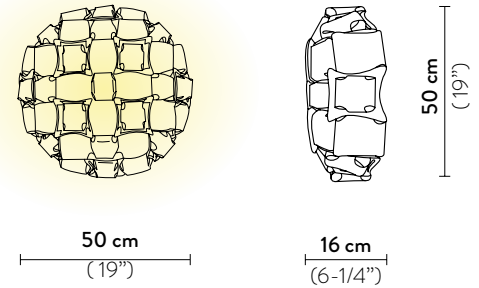

Packaging: 31,5 x 31,5 x h. 11,81 in

FINISH	PRODUCT CODE	EAN CODE	DETAILS
 WHITE/GOLD	MIDCL00GLD00000NMTUS	8024727102603	LIGHT SOURCE:  37 cm 14-1/2"
 WHITE/PLATINUM	MIDCL00SLV00000NMTUS	8024727102474	LIGHT SOURCE:  37 cm 14-1/2"
 MULTICOLOR	MIDCL00MCL00000NMTUS	8024727102580	LIGHT SOURCE:  37 cm 14-1/2"
 AMBER	MIDCL00YLW00000NMTUS	8024727102443	LIGHT SOURCE:  37 cm 14-1/2"
 ROSE	MIDCL00PNK00000NMTUS	8024727102528	LIGHT SOURCE:  37 cm 14-1/2"

Packaging: 22,05 x 21,65 x h. 9,06 in

FINISH	PRODUCT CODE	EAN CODE	DETAILS
 WHITE/GOLD	MIDCM00GLD00000NMTUS	8024727102566	LIGHT SOURCE:  29 cm 11-1/4"
 WHITE/PLATINUM	MIDCM00SLV00000NMTUS	8024727102467	LIGHT SOURCE:  29 cm 11-1/4"
 MULTICOLOR	MIDCM00MCL00000NMTUS	8024727102542	LIGHT SOURCE:  29 cm 11-1/4"
 AMBER	MIDCM00YLW00000NMTUS	8024727102429	LIGHT SOURCE:  29 cm 11-1/4"
 ROSE	MIDCM00PNK00000NMTUS	8024727102504	LIGHT SOURCE:  29 cm 11-1/4"