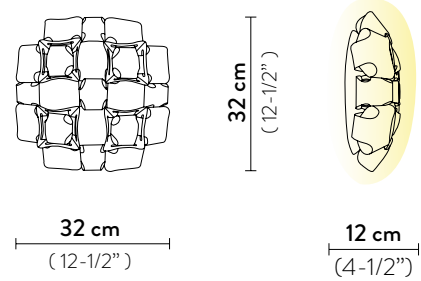

Weight: net 0,5 Kg - gross 1,5 Kg

Packaging: 36 x 38 x h. 15 cm

FINISH	PRODUCT CODE	EAN CODE	DETAILS
 WHITE/GOLD	MIDWS00GLD00000NMTEU	8024727100685	LIGHT SOURCE:  19 cm 7-1/4"
 WHITE/PLATINUM	MIDWS00SLV00000NMTEU	8024727100715	LIGHT SOURCE:  19 cm 7-1/4"
 MULTICOLOR	MIDWS00MCL00000NMTEU	8024727100692	LIGHT SOURCE:  19 cm 7-1/4"
 AMBER	MIDWS00YLW00000NMTEU	8024727100722	LIGHT SOURCE:  19 cm 7-1/4"
 ROSE	MIDWS00PNK00000NMTEU	8024727100708	LIGHT SOURCE:  19 cm 7-1/4"

Packaging: 80 x 80 x h. 30 cm

FINISH	PRODUCT CODE	EAN CODE	DETAILS
 WHITE/GOLD	MIDCL00GLD00000NMTEU	8024727100630	LIGHT SOURCE:  37 cm 14-1/2"
 WHITE/PLATINUM	MIDCL00SLV00000NMTEU	8024727100661	LIGHT SOURCE:  37 cm 14-1/2"
 MULTICOLOR	MIDCL00MCL00000NMTEU	8024727100647	LIGHT SOURCE:  37 cm 14-1/2"
 AMBER	MIDCL00YLW00000NMTEU	8024727100678	LIGHT SOURCE:  37 cm 14-1/2"
 ROSE	MIDCL00PNK00000NMTEU	8024727100654	LIGHT SOURCE:  37 cm 14-1/2"

Packaging: 56 x 55 x h. 23 cm

FINISH	PRODUCT CODE	EAN CODE	DETAILS
 WHITE/GOLD	MIDCM00GLD00000NMTEU	8024727100623	LIGHT SOURCE:  29 cm 11-1/4"
 WHITE/PLATINUM	MIDCM00SLV00000NMTEU	8024727100593	LIGHT SOURCE:  29 cm 11-1/4"
 MULTICOLOR	MIDCM00MCL00000NMTEU	8024727100616	LIGHT SOURCE:  29 cm 11-1/4"
 AMBER	MIDCM00YLW00000NMTEU	8024727100586	LIGHT SOURCE:  29 cm 11-1/4"
 ROSE	MIDCM00PNK00000NMTEU	8024727100609	LIGHT SOURCE:  29 cm 11-1/4"

Packaging: 22,05 x 21,65 x h. 9,06 in

FINISH	PRODUCT CODE	EAN CODE	DETAILS
 WHITE/GOLD	MIDCM00GLD00000NMTUS	8024727102566	LIGHT SOURCE:  29 cm 11-1/4"
 WHITE/PLATINUM	MIDCM00SLV00000NMTUS	8024727102467	LIGHT SOURCE:  29 cm 11-1/4"
 MULTICOLOR	MIDCM00MCL00000NMTUS	8024727102542	LIGHT SOURCE:  29 cm 11-1/4"
 AMBER	MIDCM00YLW00000NMTUS	8024727102429	LIGHT SOURCE:  29 cm 11-1/4"
 ROSE	MIDCM00PNK00000NMTUS	8024727102504	LIGHT SOURCE:  29 cm 11-1/4"