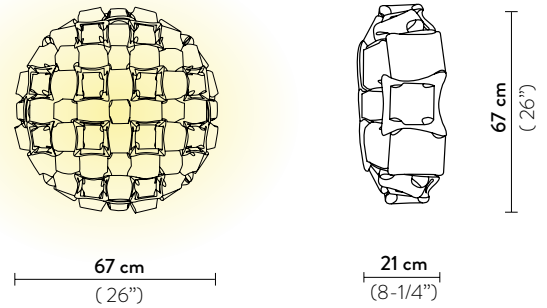

Weight: net 1,1 lbs - gross 3,31 lbs

Packaging: 14,17 x 14,96 x h. 5,91 in

FINISH	PRODUCT CODE	EAN CODE	DETAILS
 WHITE/GOLD	MIDWS00GLD00000NMTUS	8024727102382	LIGHT SOURCE:  19 cm 7-1/4"
 WHITE/PLATINUM	MIDWS00SLV00000NMTUS	8024727102344	LIGHT SOURCE:  19 cm 7-1/4"
 MULTICOLOR	MIDWS00MCL00000NMTUS	8024727102368	LIGHT SOURCE:  19 cm 7-1/4"
 AMBER	MIDWS00YLW00000NMTUS	8024727102320	LIGHT SOURCE:  19 cm 7-1/4"
 ROSE	MIDWS00PNK00000NMTUS	8024727102412	LIGHT SOURCE:  19 cm 7-1/4"

Packaging: 31,5 x 31,5 x h. 11,81 in

FINISH	PRODUCT CODE	EAN CODE	DETAILS
 WHITE/GOLD	MIDCL00GLD00000NMTUS	8024727102603	LIGHT SOURCE:  37 cm 14-1/2"
 WHITE/PLATINUM	MIDCL00SLV00000NMTUS	8024727102474	LIGHT SOURCE:  37 cm 14-1/2"
 MULTICOLOR	MIDCL00MCL00000NMTUS	8024727102580	LIGHT SOURCE:  37 cm 14-1/2"
 AMBER	MIDCL00YLW00000NMTUS	8024727102443	LIGHT SOURCE:  37 cm 14-1/2"
 ROSE	MIDCL00PNK00000NMTUS	8024727102528	LIGHT SOURCE:  37 cm 14-1/2"