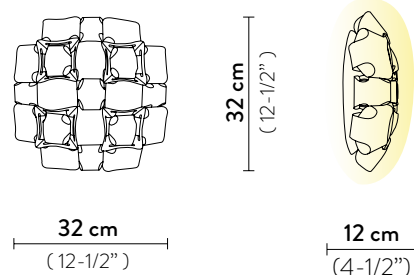

Weight: net 0,5 Kg - gross 1,5 Kg

Packaging: 36 x 38 x h. 15 cm

FINISH	PRODUCT CODE	EAN CODE	DETAILS
 WHITE/GOLD	MIDWS00GLD00000NMTEU	8024727100685	LIGHT SOURCE:  19 cm 7-1/4"
 WHITE/PLATINUM	MIDWS00SLV00000NMTEU	8024727100715	LIGHT SOURCE:  19 cm 7-1/4"
 MULTICOLOR	MIDWS00MCL00000NMTEU	8024727100692	LIGHT SOURCE:  19 cm 7-1/4"
 AMBER	MIDWS00YLW00000NMTEU	8024727100722	LIGHT SOURCE:  19 cm 7-1/4"
 ROSE	MIDWS00PNK00000NMTEU	8024727100708	LIGHT SOURCE:  19 cm 7-1/4"

Packaging: 80 x 80 x h. 30 cm

FINISH	PRODUCT CODE	EAN CODE	DETAILS
 WHITE/GOLD	MIDCL00GLD00000NMTEU	8024727100630	LIGHT SOURCE:  37 cm 14-1/2"
 WHITE/PLATINUM	MIDCL00SLV00000NMTEU	8024727100661	LIGHT SOURCE:  37 cm 14-1/2"
 MULTICOLOR	MIDCL00MCL00000NMTEU	8024727100647	LIGHT SOURCE:  37 cm 14-1/2"
 AMBER	MIDCL00YLW00000NMTEU	8024727100678	LIGHT SOURCE:  37 cm 14-1/2"
 ROSE	MIDCL00PNK00000NMTEU	8024727100654	LIGHT SOURCE:  37 cm 14-1/2"

Packaging: 56 x 55 x h. 23 cm

FINISH	PRODUCT CODE	EAN CODE	DETAILS
 WHITE/GOLD	MIDCM00GLD00000NMTEU	8024727100623	LIGHT SOURCE:  29 cm 11-1/4"
 WHITE/PLATINUM	MIDCM00SLV00000NMTEU	8024727100593	LIGHT SOURCE:  29 cm 11-1/4"
 MULTICOLOR	MIDCM00MCL00000NMTEU	8024727100616	LIGHT SOURCE:  29 cm 11-1/4"
 AMBER	MIDCM00YLW00000NMTEU	8024727100586	LIGHT SOURCE:  29 cm 11-1/4"
 ROSE	MIDCM00PNK00000NMTEU	8024727100609	LIGHT SOURCE:  29 cm 11-1/4"

Weight: net 1,1 lbs - gross 3,31 lbs

Packaging: 14,17 x 14,96 x h. 5,91 in

FINISH	PRODUCT CODE	EAN CODE	DETAILS
 WHITE/GOLD	MIDWS00GLD00000NMTUS	8024727102382	LIGHT SOURCE:  19 cm 7-1/4"
 WHITE/PLATINUM	MIDWS00SLV00000NMTUS	8024727102344	LIGHT SOURCE:  19 cm 7-1/4"
 MULTICOLOR	MIDWS00MCL00000NMTUS	8024727102368	LIGHT SOURCE:  19 cm 7-1/4"
 AMBER	MIDWS00YLW00000NMTUS	8024727102320	LIGHT SOURCE:  19 cm 7-1/4"
 ROSE	MIDWS00PNK00000NMTUS	8024727102412	LIGHT SOURCE:  19 cm 7-1/4"