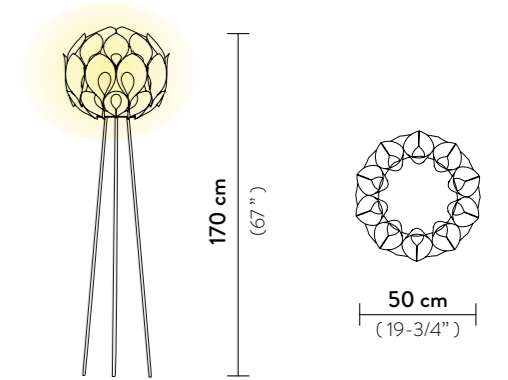

Weight: net 3 Kg - gross 4,4 Kg

Packaging: 56 x 55 x h. 46 cm

FINISH	PRODUCT CODE	EAN CODE	CANOPY DETAILS
 GOLD	FLOSM00GLD01T00000EU	8024727042060	Ø 12 x h. 3,2 cm 
	ACCESSORIES 6M CABLE KIT (must be ordered with lamp)		
 SILVER	FLOSM00SLV01T00000EU	8024727042053	Ø 12 x h. 3,2 cm 
	ACCESSORIES 6M CABLE KIT (must be ordered with lamp)		
 COPPER	FLOSM00CPP01T00000EU	8024727042077	Ø 12 x h. 3,2 cm 
	ACCESSORIES 6M CABLE KIT (must be ordered with lamp)		
 PEWTER	FLOSM00PWT01T00000EU	8024727075945	Ø 12 x h. 3,2 cm 
	ACCESSORIES 6M CABLE KIT (must be ordered with lamp)		
 WHITE	FLOSM00WHT01T00000EU	8024727041261	Ø 12 x h. 3,2 cm 
	ACCESSORIES 6M CABLE KIT (must be ordered with lamp)		

Weight: net 6,61 lbs - gross 9,7 lbs

Packaging: 22,05 x 21,65 x h. 18,11 in

FINISH	PRODUCT CODE	EAN CODE	CANOPY DETAILS
 GOLD	FLOSM00GLD01T00000US	8024727010335	Ø 4,72 x h. 1,26 in 
	ACCESSORIES 6M CABLE KIT		
 SILVER	FLOSM00SLV01T00000US	8024727010359	Ø 4,72 x h. 1,26 in 
	ACCESSORIES 6M CABLE KIT		
 COPPER	FLOSM00CPP01T00000US	8024727010342	Ø 4,72 x h. 1,26 in 
	ACCESSORIES 6M CABLE KIT		
 PEWTER	FLOSM00PWT01T00000US	8024727075976	Ø 4,72 x h. 1,26 in 
	ACCESSORIES 6M CABLE KIT		
 WHITE	FLOSM00WHT01T00000US	8024727052533	Ø 4,72 x h. 1,26 in 
	ACCESSORIES 6M CABLE KIT		

Packaging: 22,05 x 21,65 x h. 18,11 in

FINISH	PRODUCT CODE	EAN CODE	DETAILS
 GOLD	FLOFM00GLD00000000US		Magnetic System  magnets
 SILVER	FLOFM00SLV00000000US	8024727085098	Magnetic System  magnets
 COPPER	FLOFM00CPP00000000US	8024727085081	Magnetic System  magnets
 PEWTER	FLOFM00PWT00000000US	8024727076096	Magnetic System  magnets
 WHITE	FLOFM00WHT00000000US		Magnetic System  magnets