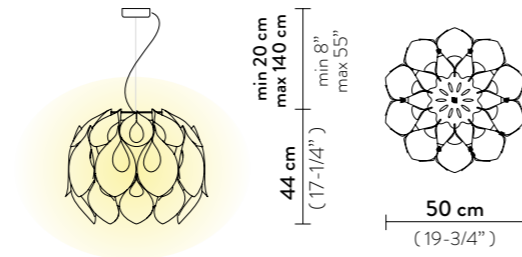

FLORA SUSPENSION

Light Source: 3 X 12W E27 LED Filament Bulbs

Dimmable: with dimmable bulbs

Materials: Lentiflex®, Goldflex®, Copperflex®, Pewterflex®, Steelflex®

With: hand finished sphere, Magnetic hanging System

Weight: net 3 Kg - gross 4,4 Kg

Packaging: 56 x 55 x h. 46 cm

FINISH	PRODUCT CODE	EAN CODE	CANOPY DETAILS
 GOLD	FLOSM00GLD01T00000EU	8024727042060	Ø 12 x h. 3,2 cm 
	ACCESSORIES 6M CABLE KIT (must be ordered with lamp)		
 SILVER	FLOSM00SLV01T00000EU	8024727042053	Ø 12 x h. 3,2 cm 
	ACCESSORIES 6M CABLE KIT (must be ordered with lamp)		
 COPPER	FLOSM00CPP01T00000EU	8024727042077	Ø 12 x h. 3,2 cm 
	ACCESSORIES 6M CABLE KIT (must be ordered with lamp)		
 PEWTER	FLOSM00PWT01T00000EU	8024727075945	Ø 12 x h. 3,2 cm 
	ACCESSORIES 6M CABLE KIT (must be ordered with lamp)		
 WHITE	FLOSM00WHT01T00000EU	8024727041261	Ø 12 x h. 3,2 cm 
	ACCESSORIES 6M CABLE KIT (must be ordered with lamp)		

Packaging: 56 x 55 x h. 46 cm

FINISH	PRODUCT CODE	EAN CODE	DETAILS
 GOLD	FLOFM00GLD00000000EU	8024727042091	Magnetic System  magnets
 SILVER	FLOFM00SLV00000000EU	8024727042084	Magnetic System  magnets
 COPPER	FLOFM00CPP00000000EU	8024727042107	Magnetic System  magnets
 PEWTER	FLOFM00PWT00000000EU	8024727076065	Magnetic System  magnets
 WHITE	FLOFM00WHT00000000EU	8024727087528	Magnetic System  magnets

Weight: net 6,61 lbs - gross 9,7 lbs

Packaging: 22,05 x 21,65 x h. 18,11 in

FINISH	PRODUCT CODE	EAN CODE	CANOPY DETAILS
 GOLD	FLOSM00GLD01T00000US	8024727010335	Ø 4,72 x h. 1,26 in 
	ACCESSORIES 6M CABLE KIT		
 SILVER	FLOSM00SLV01T00000US	8024727010359	Ø 4,72 x h. 1,26 in 
	ACCESSORIES 6M CABLE KIT		
 COPPER	FLOSM00CPP01T00000US	8024727010342	Ø 4,72 x h. 1,26 in 
	ACCESSORIES 6M CABLE KIT		
 PEWTER	FLOSM00PWT01T00000US	8024727075976	Ø 4,72 x h. 1,26 in 
	ACCESSORIES 6M CABLE KIT		
 WHITE	FLOSM00WHT01T00000US	8024727052533	Ø 4,72 x h. 1,26 in 
	ACCESSORIES 6M CABLE KIT		