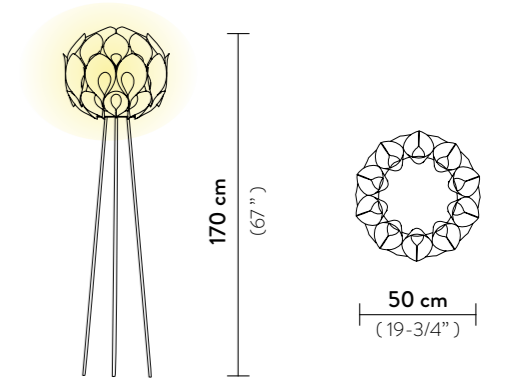

Weight: net 3 Kg - gross 4,4 Kg

Packaging: 56 x 55 x h. 46 cm

FINISH	PRODUCT CODE	EAN CODE	CANOPY DETAILS
 GOLD	FLOSM00GLD01T00000EU	8024727042060	Ø 12 x h. 3,2 cm 
	ACCESSORIES 6M CABLE KIT (must be ordered with lamp)		
 SILVER	FLOSM00SLV01T00000EU	8024727042053	Ø 12 x h. 3,2 cm 
	ACCESSORIES 6M CABLE KIT (must be ordered with lamp)		
 COPPER	FLOSM00CPP01T00000EU	8024727042077	Ø 12 x h. 3,2 cm 
	ACCESSORIES 6M CABLE KIT (must be ordered with lamp)		
 PEWTER	FLOSM00PWT01T00000EU	8024727075945	Ø 12 x h. 3,2 cm 
	ACCESSORIES 6M CABLE KIT (must be ordered with lamp)		
 WHITE	FLOSM00WHT01T00000EU	8024727041261	Ø 12 x h. 3,2 cm 
	ACCESSORIES 6M CABLE KIT (must be ordered with lamp)		

FLORA FLOOR

Light Source: 3 X 12W E27 LED Filament Bulbs

Dimmable: with dimmable bulbs

Materials: Lentiflex®, Goldflex®, Copperflex®, Pewterflex®, Steelflex®

With: hand finished sphere, Magnetic System

Weight: net 3 Kg - gross 4,4 Kg

Packaging: 56 x 55 x h. 46 cm

FINISH	PRODUCT CODE	EAN CODE	DETAILS
 GOLD	FLOFM00GLD00000000EU	8024727042091	Magnetic System  magnets
 SILVER	FLOFM00SLV00000000EU	8024727042084	Magnetic System  magnets
 COPPER	FLOFM00CPP00000000EU	8024727042107	Magnetic System  magnets
 PEWTER	FLOFM00PWT00000000EU	8024727076065	Magnetic System  magnets
 WHITE	FLOFM00WHT00000000EU	8024727087528	Magnetic System  magnets

Weight: net 6,61 lbs - gross 9,7 lbs

Packaging: 22,05 x 21,65 x h. 18,11 in

FINISH	PRODUCT CODE	EAN CODE	CANOPY DETAILS
 GOLD	FLOSM00GLD01T00000US	8024727010335	Ø 4,72 x h. 1,26 in 
	ACCESSORIES 6M CABLE KIT		
 SILVER	FLOSM00SLV01T00000US	8024727010359	Ø 4,72 x h. 1,26 in 
	ACCESSORIES 6M CABLE KIT		
 COPPER	FLOSM00CPP01T00000US	8024727010342	Ø 4,72 x h. 1,26 in 
	ACCESSORIES 6M CABLE KIT		
 PEWTER	FLOSM00PWT01T00000US	8024727075976	Ø 4,72 x h. 1,26 in 
	ACCESSORIES 6M CABLE KIT		
 WHITE	FLOSM00WHT01T00000US	8024727052533	Ø 4,72 x h. 1,26 in 
	ACCESSORIES 6M CABLE KIT		