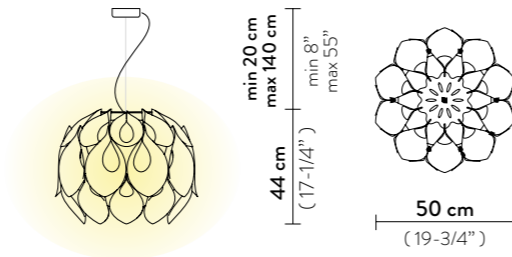

Weight: net 3 Kg - gross 4,4 Kg

Packaging: 56 x 55 x h. 46 cm

FINISH	PRODUCT CODE	EAN CODE	CANOPY DETAILS
 GOLD	FLOSM00GLD01T00000EU	8024727042060	Ø 12 x h. 3,2 cm 
	ACCESSORIES 6M CABLE KIT (must be ordered with lamp)		
 SILVER	FLOSM00SLV01T00000EU	8024727042053	Ø 12 x h. 3,2 cm 
	ACCESSORIES 6M CABLE KIT (must be ordered with lamp)		
 COPPER	FLOSM00CPP01T00000EU	8024727042077	Ø 12 x h. 3,2 cm 
	ACCESSORIES 6M CABLE KIT (must be ordered with lamp)		
 PEWTER	FLOSM00PWT01T00000EU	8024727075945	Ø 12 x h. 3,2 cm 
	ACCESSORIES 6M CABLE KIT (must be ordered with lamp)		
 WHITE	FLOSM00WHT01T00000EU	8024727041261	Ø 12 x h. 3,2 cm 
	ACCESSORIES 6M CABLE KIT (must be ordered with lamp)		

Packaging: 56 x 55 x h. 46 cm

FINISH	PRODUCT CODE	EAN CODE	DETAILS
 GOLD	FLOFM00GLD00000000EU	8024727042091	Magnetic System  magnets
 SILVER	FLOFM00SLV00000000EU	8024727042084	Magnetic System  magnets
 COPPER	FLOFM00CPP00000000EU	8024727042107	Magnetic System  magnets
 PEWTER	FLOFM00PWT00000000EU	8024727076065	Magnetic System  magnets
 WHITE	FLOFM00WHT00000000EU	8024727087528	Magnetic System  magnets

FLORA SUSPENSION

Light Source: 3 X 12W E26 LED Filament Bulbs

Dimmable: with dimmable bulbs

Materials: Lentiflex®, Goldflex®, Copperflex®, Pewterflex®, Steelflex®

With: hand finished sphere, Magnetic hanging System

Weight: net 6,61 lbs - gross 9,7 lbs

Packaging: 22,05 x 21,65 x h. 18,11 in

FINISH	PRODUCT CODE	EAN CODE	CANOPY DETAILS
 GOLD	FLOSM00GLD01T00000US	8024727010335	Ø 4,72 x h. 1,26 in 
	ACCESSORIES 6M CABLE KIT		
 SILVER	FLOSM00SLV01T00000US	8024727010359	Ø 4,72 x h. 1,26 in 
	ACCESSORIES 6M CABLE KIT		
 COPPER	FLOSM00CPP01T00000US	8024727010342	Ø 4,72 x h. 1,26 in 
	ACCESSORIES 6M CABLE KIT		
 PEWTER	FLOSM00PWT01T00000US	8024727075976	Ø 4,72 x h. 1,26 in 
	ACCESSORIES 6M CABLE KIT		
 WHITE	FLOSM00WHT01T00000US	8024727052533	Ø 4,72 x h. 1,26 in 
	ACCESSORIES 6M CABLE KIT		