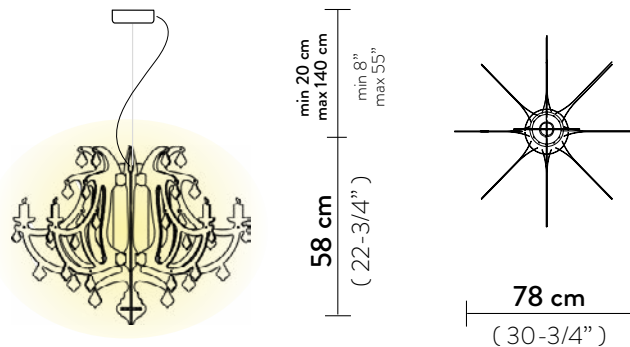

## GINETTA SUSPENSION

Light Source: 1 X 12W E27 LED Filament Bulb

Dimmable: with dimmable bulbs

Materials: Lentiflex®

With: iridescent bulb screen

Weight: net 2 Kg - gross 3,8 Kg

Packaging: 57 x 28 x h. 36 cm

FINISH	PRODUCT CODE	EAN CODE	CANOPY DETAILS
 <p>PRISMA</p>	<b>GINSM00PRS01T00000EU</b>	8024727040592	Ø 12 x h. 3,2 cm 
	ACCESSORIES		
	6M CABLE KIT (must be ordered with lamp)		

## GOCCIA SUSPENSION

Light Source: 1 X 12W E27 LED Filament Bulb

Dimmable: with dimmable bulbs

Materials: Lentiflex®

Weight: net 1,6 Kg - gross 1,5 Kg

Packaging: 33 x 34 x h. 47 cm

FINISH	PRODUCT CODE	EAN CODE	CANOPY DETAILS
 <p>PRISMA</p>	<b>GOCSM00PRS01T00000EU</b>	8024727039961	Ø 12 x h. 3,2 cm 
	ACCESSORIES		
	6M CABLE KIT (must be ordered with lamp)		