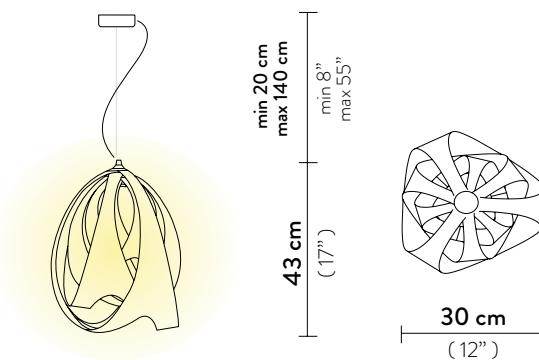

## GINETTA SUSPENSION

Light Source: 1 X 12W E27 LED Filament Bulb

Dimmable: with dimmable bulbs

Materials: Lentiflex®

With: iridescent bulb screen

Weight: net 2 Kg - gross 3,8 Kg

Packaging: 57 x 28 x h. 36 cm

FINISH	PRODUCT CODE	EAN CODE	CANOPY DETAILS
 <p>PRISMA</p>	<b>GINSM00PRS01T00000EU</b>	8024727040592	Ø 12 x h. 3,2 cm 
	ACCESSORIES		
	6M CABLE KIT (must be ordered with lamp)		

## GOCCIA SUSPENSION

Light Source: 1 X 12W E27 LED Filament Bulb

Dimmable: with dimmable bulbs

Materials: Lentiflex®

Weight: net 1,6 Kg - gross 1,5 Kg

Packaging: 33 x 34 x h. 47 cm

FINISH	PRODUCT CODE	EAN CODE	CANOPY DETAILS
 <p>PRISMA</p>	<b>GOCSM00PRS01T00000EU</b>	8024727039961	Ø 12 x h. 3,2 cm 
	ACCESSORIES		
	6M CABLE KIT (must be ordered with lamp)		

## GINETTA SUSPENSION

Light Source: 1 X 12W E26 LED Filament Bulb

Dimmable: with dimmable bulbs

Materials: Lentiflex®

With: iridescent bulb screen

Weight: net 4,41 lbs - gross 8,38 lbs

Packaging: 22,44 x 11,02 x h. 14,17 in