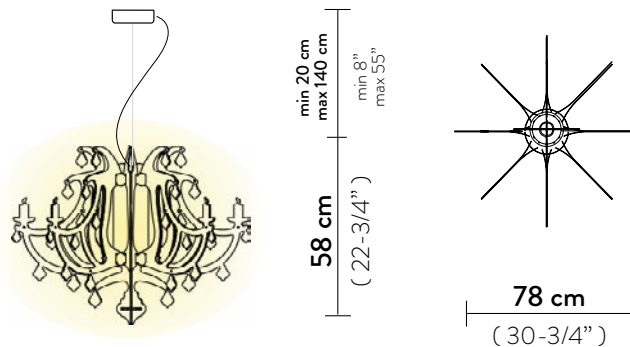

FINISH	PRODUCT CODE	EAN CODE	CANOPY DETAILS
 <p>PRISMA</p>	<b>GINSM00PRS01T00000EU</b>	8024727040592	Ø 12 x h. 3,2 cm 
	ACCESSORIES		
	6M CABLE KIT (must be ordered with lamp)		

## GOCCIA SUSPENSION

Light Source: 1 X 12W E27 LED Filament Bulb

Dimmable: with dimmable bulbs

Materials: Lentiflex®

Weight: net 1,6 Kg - gross 1,5 Kg

Packaging: 33 x 34 x h. 47 cm

FINISH	PRODUCT CODE	EAN CODE	CANOPY DETAILS
 <p>PRISMA</p>	<b>GOCSM00PRS01T00000EU</b>	8024727039961	Ø 12 x h. 3,2 cm 
	ACCESSORIES		
	6M CABLE KIT (must be ordered with lamp)		

## GINETTA SUSPENSION

Light Source: 1 X 12W E26 LED Filament Bulb

Dimmable: with dimmable bulbs

Materials: Lentiflex®

With: iridescent bulb screen

Weight: net 4,41 lbs - gross 8,38 lbs

Packaging: 22,44 x 11,02 x h. 14,17 in

FINISH	PRODUCT CODE	EAN CODE	CANOPY DETAILS
 PRISMA	<b>GINSM00PRS01T00000US</b>	8024727055374	Ø 4,72 x h. 1,26 in
	ACCESSORIES 6M CABLE KIT		