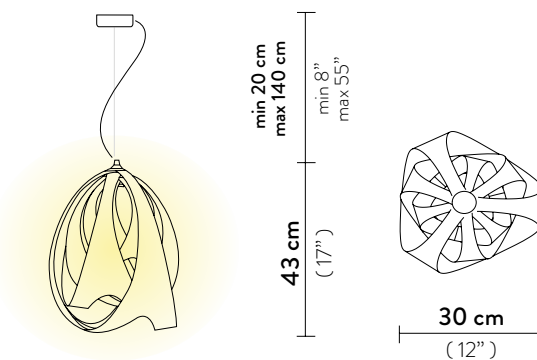

## GOCCIA SUSPENSION

Light Source: 1 X 12W E27 LED Filament Bulb

Dimmable: with dimmable bulbs

Materials: Lentiflex®

Weight: net 1,6 Kg - gross 1,5 Kg

Packaging: 33 x 34 x h. 47 cm

FINISH	PRODUCT CODE	EAN CODE	CANOPY DETAILS
 <p>PRISMA</p>	<b>GOCSM00PRS01T00000EU</b>	8024727039961	Ø 12 x h. 3,2 cm 
	ACCESSORIES		
	6M CABLE KIT (must be ordered with lamp)		

## GOCCIA SUSPENSION

Light Source: 1 X 12W E26 LED Filament Bulb

Dimmable: with dimmable bulbs

Materials: Lentiflex®

Weight: net 3,53 lbs - gross 3,31 lbs

Packaging: 12,99 x 13,39 x h. 18,5 in

FINISH	PRODUCT CODE	EAN CODE	CANOPY DETAILS
 PRISMA	<b>GOCSM00PRS01T00000US</b>	8024727055671	Ø 4,72 x h. 1,26 in
	ACCESSORIES 6M CABLE KIT		