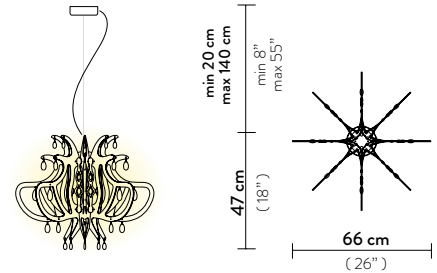

LILLIBET SUSPENSION

Light Source: 1 X 12W E27 LED Filament Bulb

Dimmable: with dimmable bulbs

Materials: Opalflex®

With: 56 Schöler crystals

Weight: net 2 Kg - gross 5,8 Kg

Packaging: 57 x 28 x h. 36 cm

FINISH	PRODUCT CODE	EAN CODE	CANOPY DETAILS
 BLACK	LILSM00BLK01T00000EU	8024727038513	Ø 12 x h. 3,2 cm 
	ACCESSORIES 6M CABLE KIT (must be ordered with lamp)		
 WHITE	LILSM00WHT01T00000EU	8024727038520	Ø 12 x h. 3,2 cm 
	ACCESSORIES 6M CABLE KIT (must be ordered with lamp)		

LILLIBET SUSPENSION

Light Source: 1 X 12W E26 LED Filament Bulb
Dimmable: with dimmable bulbs
Materials: Opalflex®
With: 56 Schöler crystals
Weight: net 4,41 lbs - gross 12,79 lbs
Packaging: 22,44 x 11,02 x h. 14,17 in

FINISH	PRODUCT CODE	EAN CODE	CANOPY DETAILS
 BLACK	LILSM00BLK01T00000US	8024727057125	Ø 4,72 x h. 1,26 in 
	ACCESSORIES 6M CABLE KIT		
 WHITE	LILSM00WHT01T00000US	8024727057156	Ø 4,72 x h. 1,26 in 
	ACCESSORIES 6M CABLE KIT		