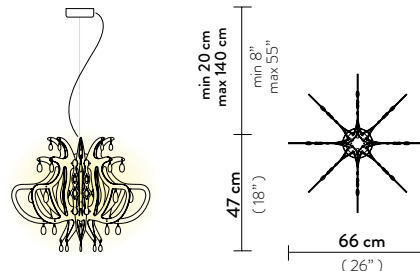

LILLIBET SUSPENSION

Light Source: 1 X 12W E27 LED Filament Bulb

Dimmable: with dimmable bulbs

Materials: Opalflex®

With: 56 Schöler crystals

Weight: net 2 Kg - gross 5,8 Kg

Packaging: 57 x 28 x h. 36 cm

FINISH	PRODUCT CODE	EAN CODE	CANOPY DETAILS
 BLACK	LILSM00BLK01T00000EU	8024727038513	Ø 12 x h. 3,2 cm 
	ACCESSORIES 6M CABLE KIT (must be ordered with lamp)		
 WHITE	LILSM00WHT01T00000EU	8024727038520	Ø 12 x h. 3,2 cm 
	ACCESSORIES 6M CABLE KIT (must be ordered with lamp)		

LILLIBET SUSPENSION

Light Source: 1 X 12W E26 LED Filament Bulb
Dimmable: with dimmable bulbs
Materials: Opalflex®
With: 56 Schöler crystals
Weight: net 4,41 lbs - gross 12,79 lbs
Packaging: 22,44 x 11,02 x h. 14,17 in

FINISH	PRODUCT CODE	EAN CODE	CANOPY DETAILS
 BLACK	LILSM00BLK01T00000US	8024727057125	Ø 4,72 x h. 1,26 in 
	ACCESSORIES 6M CABLE KIT		
 WHITE	LILSM00WHT01T00000US	8024727057156	Ø 4,72 x h. 1,26 in 
	ACCESSORIES 6M CABLE KIT		