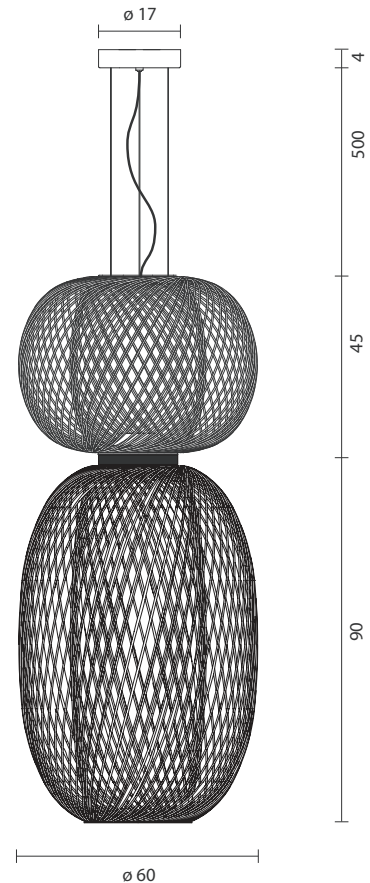

ANWART COMBI. - TOP 45 / BOTTOM 90

by Stephen Burks, 2013

Suspension lamp. The structures Anwar 30, 45 and 90 combined between two of them, regardless of the position or finish. Two led modules are placed between both structures, providing ambient light. Led modules and dimmable driver 1-10V included.

Type: Suspension lamp

Environment: Indoor

Structure: Steel

Voltage: 230 V

Supply: Terminal strip

Dimmable driver included.

Cable length: 500 cm

Light Source: 2 x Module LED 9W 2700K 1440Lm included

ANWART COMBI. - TOP 45 / BOTTOM 90

105000640006 TOP 45 / BOTTOM 90 GRAPHITE MATT
105000640007 TOP 45 / BOTTOM 90 GOLDEN MATT
105000640008 TOP 45 / BOTTOM 90 COPPER
105000640954 TOP 45 GRAPHITE MATT / BOTTOM 90 GOLDEN MATT

22.4 kg
37.9 kg