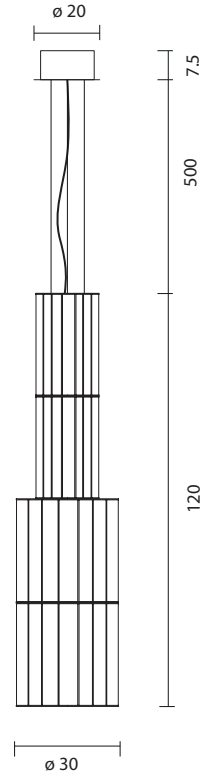

# BABEL T GR CUSTOM

by Stephen Burks, 2015

Suspension lamp. Aluminium structures of different sizes, lacquered in black or gold. Central acrylic diffuser with strip led provide ambience light and led module placed at the bottom provide direct light. Strip Led, Led module and dimmable driver 1-10V included.

Type: Suspension lamp

Environment: Indoor

Structure: Aluminium

Voltage: 230 V

Supply: Terminal strip

Dimmable driver included

Cable length: 500 cm

Light source: Strip LED 42W 2700K 3160Lm  
+ Module LED 9W 2700K 1960Lm  
included

BABEL T GR CUSTOM

125000640970 18x30 black - 18x30 black - 30x30 black - 30x30 black

 17.2 kg  
23 kg

CE   IP-20