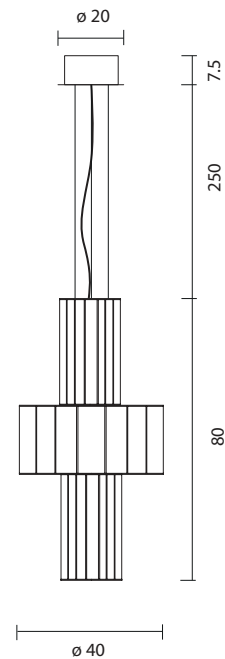

# BABEL T ME CUSTOM

by Stephen Burks, 2015

Suspension lamp. Aluminium structures of different sizes, lacquered in black or gold. Central acrylic diffuser with strip led provide ambience light and led module placed at the bottom provide direct light. Strip Led, Led module and dimmable driver 1-10V included.

Type: Suspension lamp

Environment: Indoor

Structure: Aluminium

Voltage: 230 V

Supply: Terminal strip

Dimmable driver included

Cable length: 250 cm

Light source: Strip LED 26.5W 2700K 2000Lm  
+ Module LED 9W 2700K 1960Lm  
included

BABEL T ME CUSTOM

124000640916 18x30 gold - 40x20 gold - 18x30 gold

 13.3 kg  
17.3 kg

CE   IP-20