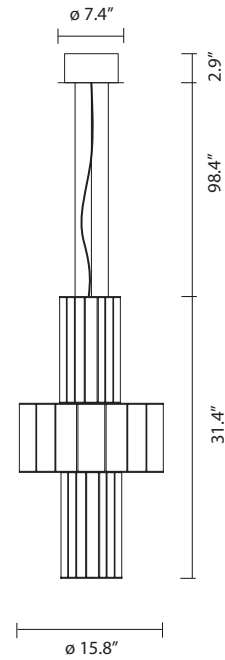

Type: Suspension lamp

Environment: Indoor

Structure: Aluminium

Voltage: 120 V

Supply: Terminal strip

Dimmable driver included

Cable length: 98.4"

Light source: Strip LED 26.5W 2700K 2000Lm
+ Module LED 9W 2700K 1960Lm
included

BABEL T ME CUSTOM

124030640916 18x30 golden - 40x20 golden - 18x30 golden

 13.3 kg
17.3 kg

COMBINATIONS EXAMPLES