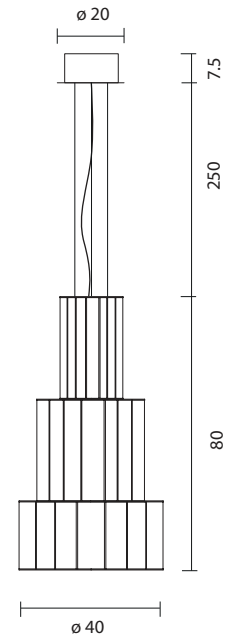

BABEL T ME

by Stephen Burks, 2015

Suspension lamp. Aluminium structures of different sizes, lacquered in black or gold. Central acrylic diffuser with strip led provide ambience light and led module placed at the bottom provide direct light. Strip Led, Led module and dimmable driver 1-10V included.

Type: Suspension lamp

Environment: Indoor

Structure: Aluminium

Voltage: 230 V

Supply: Terminal strip

Dimmable driver included

Cable length: 250 cm

Light source: Strip LED 26.5W 2700K 2000Lm
+ Module LED 9W 2700K 1960Lm
included

BABEL T ME

124000640006 **black matt**
124000640007 **gold**

 **15.6 kg**
19.8 kg

CE   IP-20