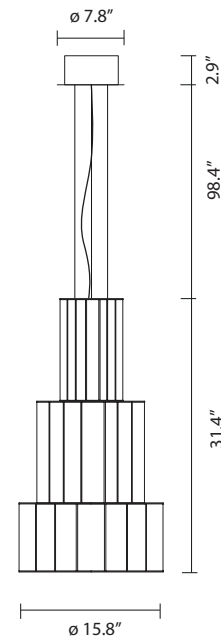

# BABEL T ME

by Stephen Burks, 2015

Suspension lamp. Aluminium structures of different sizes, lacquered in black or gold. Central acrylic diffuser with strip led provide ambience light and led module placed at the bottom provide direct light. Strip Led, Led module and dimmable driver 1-10V included.

Type: Suspension lamp

Environment: Indoor

Structure: Aluminium

Voltage: 120 V

Supply: Terminal strip

Dimmable driver included

Cable length: 98.4"

Light source: Strip LED 26.5W 2700K 2000Lm  
+ Module LED 9W 2700K 1960Lm  
included

## BABEL T ME

124030640006 **black matt**  
124030640007 **golden**

 **15.6 kg**  
**19.8 kg**

   IP-20