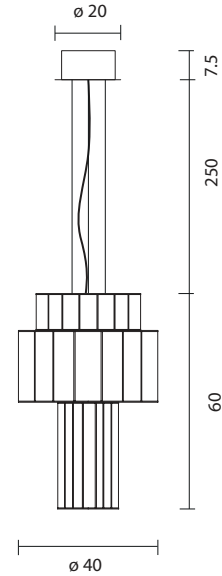

BABEL T PE

by Stephen Burks, 2015

Suspension lamp. Aluminium structures of different sizes, lacquered in black or gold. Central acrylic diffuser with strip led provide ambience light and led module placed at the bottom provide direct light. Strip Led, Led module and dimmable driver 1-10V included.

Type: Suspension lamp

Environment: Indoor

Structure: Aluminium

Voltage: 230 V

Supply: Terminal strip

Dimmable driver included

Cable length: 250 cm

Light source: Strip LED 19.5W 2700K 1480Lm
+ Module LED 9W 2700K 1960Lm
included

BABEL T PE

123000640006 **black matt**
123000640007 **gold**

 **13.5 kg**
16.9 kg

CE   IP-20