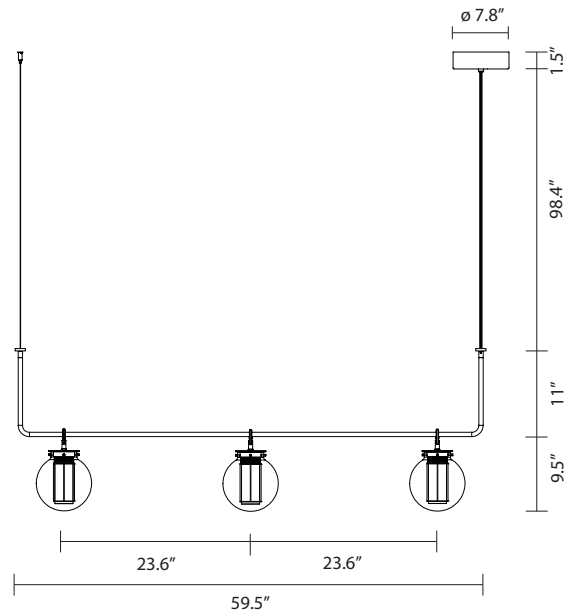

BAI T CHANDELIER III

by Neri&Hu, 2014

Suspension lamp. Structure and canopy in bronze electroplated steel. Diffuser in blown transparent, amber and grey glass. Strip led column and dimmable 1-10V driver included.

Type: Suspension lamp

Environment: Indoor

Structure: Steel

Diffuser: Glass

Voltage: 120 V

Supply: Terminal strip

Dimmable driver included

Cable length: 98.4"

Light source: 3 x Strip LED 5.8W 2700K 448Lm

BAI T CHANDELIER III

118030640976 **amber diffuser**
118030640977 **grey diffuser**
118030640978 **transparent diffuser**

   IP-20

 **5.3 kg**
 **8.9 kg**