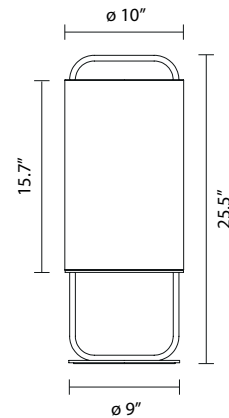

**ALISTAIR M**  
by Jordi Veciana, 2013

Table lamp. Structure in golden or graphite matt electroplated steel. Cylindrical diffuser in blown opal matt glass. Dimmer placed in electrical cord.

Type: Table lamp

Environment: Indoor

Structure: Steel

Diffuser: Glass

Voltage: 120 V

Dimmer: Included

Supply: Electrical cord with plug

Cable length: 78.7"

Light Source: E26 LED 15W 2700K DIMM

**ALISTAIR M**

208030100009 **golden matt**  
208030100010 **graphite matt**

 **5.8 kg**  
**9.3 kg**

  IP-20