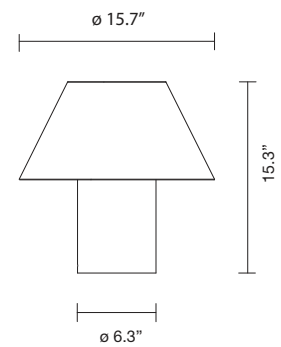

PETRA M ME
by Jordi Veciana, 2020

Table lamp. Base and diffuser in alabaster. Dimmer placed in the electrical cord.

Type: Table lamp

Environment: Indoor

Structure: Alabaster

Voltage: 120 V

Dimmer: included

Supply: Electrical cord with plug

Cable length: 78.7"

Light source: E26 LED A60 15W 2700K DIMM

Do not use incandescent bulbs, alabaster is damaged when exposed to high temperatures

PETRA M ME

220030100035 **alabaster**

 **10 kg**
14.7 kg

 IP-20