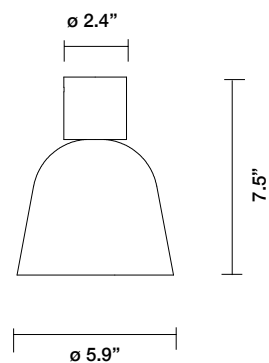

LIGHTO C GR
by Jaime Hayon, 2016

Ceiling lamp. Structure in black matt lacquered steel. Dome in golden glossy or black chrome electroplated. Cob led unit included and dimmable with phase-cut dimmers.

Type: Ceiling lamp

Environment: Indoor

Structure: Steel

Voltage: 120 V

Supply: Terminal strip

Light Source: LED COB 15W 2700K 1275Lm
included

LIGHTO C GR

160030600986 black matt - black chrome
160030600991 black matt - golden glossy

 0.9 kg
 1.5 kg

  IP-20