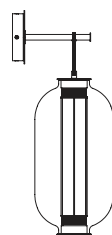

Technical Information

Physical	Type	Wall lamp
	Environment	Outdoor
	Material	Steel structure Blown glass diffuser
	Finish	● Dark brown
	Weight	Net 6.6 kg Gross 10.9 kg
	Electrical	Voltage
Supply		Terminal strip
Light source		Strip LED 15.4W 2700K 1150Lm - Included Module LED 9W 2700K 1960Lm - Included
Dimming		1-10v driver - Included

BAI T BA BA
BAI T BA BA OUT
Suspension Lamp

BAI T MA MA
BAI T MA MA OUT
Suspension Lamp

BAI CHANDELIER II
Suspension lamp

BAI CHANDELIER III
Suspension Lamp

BAI A DI DI
Wall Lamp

BAI A BA BA
Wall Lamp