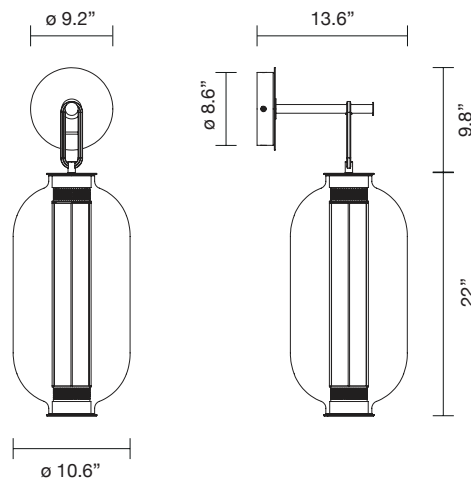

BAI A BA BA OUT

Neri&Hu, 2014

Outdoor wall lamp. Steel structure in lacquered weatherproof dark brown. Diffuser in blown transparent, amber and grey glass. Strip LED column provide ambient light and LED module placed at the bottom provide direct light. Dimmable 1-10v driver included.

Technical Information

Physical	Type	Wall lamp	
	Environment	Outdoor	
	Material	Steel structure Blown glass diffuser	
	Finish	● Dark brown	
	Weight	Net 6.6 kg Gross 10.9 kg	
	Electrical	Voltage	120V
Supply		Terminal strip	
Light source		Strip LED 15.4W 2700K 1150Lm - Included Module LED 9W 2700K 1960Lm - Included	
Dimming		1-10v driver - Included	

Blueprint

Certifications

IP-65

Codes

Amber diffuser	506030640976
Grey diffuser	506030640977
Transparent diffuser	506030640978