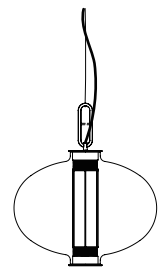

Technical Information

Physical	Type	Wall lamp
	Environment	Outdoor
	Material	Steel structure Blown glass diffuser
	Finish	● Dark brown
	Weight	Net 6.6 kg Gross 10.9 kg
	Electrical	Voltage
Supply		Terminal strip
Light source		Strip LED 15.4W 2700K 1150Lm - Included Module LED 9W 2700K 1960Lm - Included
Dimming		1-10v driver - Included

Blueprint

Certifications

IP-65

Codes

Amber diffuser	506030640976
Grey diffuser	506030640977
Transparent diffuser	506030640978

Live photo

Collection

BAI T DI DI
Suspension lamp

BAI T BA BA
BAI T BA BA OUT
Suspension Lamp

BAI T MA MA
BAI T MA MA OUT
Suspension Lamp

BAI CHANDELIER II
Suspension lamp

BAI CHANDELIER III
Suspension Lamp

BAI A DI DI
Wall Lamp

BAI A BA BA
Wall Lamp