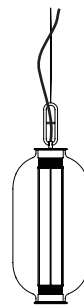

Technical Information

Physical	Type	Wall lamp
	Environment	Outdoor
	Material	Steel structure Blown glass diffuser
	Finish	● Dark brown
	Weight	Net 6.6 kg Gross 10.9 kg
	Electrical	Voltage
Supply		Terminal strip
Light source		Strip LED 15.4W 2700K 1150Lm - Included Module LED 9W 2700K 1960Lm - Included
Dimming		1-10v driver - Included

Blueprint

Certifications

IP-65

Codes

Amber diffuser	506030640976
Grey diffuser	506030640977
Transparent diffuser	506030640978

Live photo

Collection

BAI T DI DI
Suspension lamp

BAI T BA BA
BAI T BA BA OUT
Suspension Lamp

BAI T MA MA
BAI T MA MA OUT
Suspension Lamp

BAI CHANDELIER II
Suspension lamp

BAI CHANDELIER III
Suspension Lamp

BAI A DI DI
Wall Lamp

BAI A BA BA
Wall Lamp