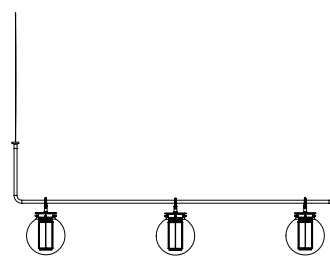

Technical Information

Physical	Type	Wall lamp
	Environment	Outdoor
	Material	Steel structure Blown glass diffuser
	Finish	● Dark brown
	Weight	Net 6.6 kg Gross 10.9 kg
	Electrical	Voltage
Supply		Terminal strip
Light source		Strip LED 15.4W 2700K 1150Lm - Included Module LED 9W 2700K 1960Lm - Included
Dimming		1-10v driver - Included

Blueprint

Certifications

IP-65

Codes

Amber diffuser	506030640976
Grey diffuser	506030640977
Transparent diffuser	506030640978

Live photo

Collection

BAI T DI DI
Suspension lamp

BAI T BA BA
BAI T BA BA OUT
Suspension Lamp

BAI T MA MA
BAI T MA MA OUT
Suspension Lamp

BAI CHANDELIER II
Suspension lamp

BAI CHANDELIER III
Suspension Lamp

BAI A DI DI
Wall Lamp

BAI A BA BA
Wall Lamp