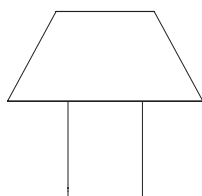

## Technical Information

<b>Physical</b>	Type	Table lamp
	Environment	Outdoor
	Material	Alabaster structure
	Finish	○ Alabaster
	Weight	Net 16.2 kg Gross 23.3 kg
	Cable length	78.7"
<b>Electrical</b>	Voltage	120V
	Supply	Electrical cord with plug (IP44 Schuko plug)
	Light source	E26 LED A60 15W 2700K DIMM Do not use incandescent bulbs, alabaster is damaged when exposed to high temperatures
	Dimming	Casambi dimming (Optional with extra cost)

## Blueprint

**Certifications**  IP-65

<b>Codes</b>	Alabaster	510030100035
	Alabaster (Casambi)	510030199035

**Live photo**

**Collection**

PETRA M GR  
Table lamp

PETRA M ME  
PETRA M ME OUT  
Table lamp

PETRA M PE  
PETRA PORTABLE  
Table lamp