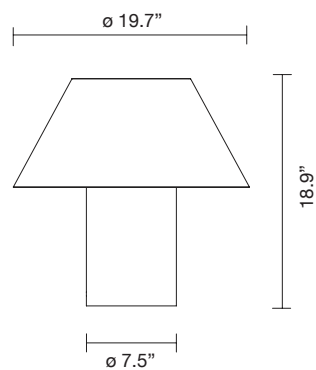

PETRA M GR OUT

Jordi Veciana, 2020

Outdoor table lamp. Base and diffuser in alabaster.

Technical Information

Physical	Type	Table lamp
	Environment	Outdoor
	Material	Alabaster structure
	Finish	○ Alabaster
	Weight	Net 16.2 kg Gross 23.3 kg
	Cable length	78.7"
Electrical	Voltage	120V
	Supply	Electrical cord with plug (IP44 Schuko plug)
	Light source	E26 LED A60 15W 2700K DIMM Do not use incandescent bulbs, alabaster is damaged when exposed to high temperatures
	Dimming	Casambi dimming (Optional with extra cost)

Blueprint

Certifications ☐ IP-65

Codes	Alabaster	510030100035
	Alabaster (Casambi)	510030199035