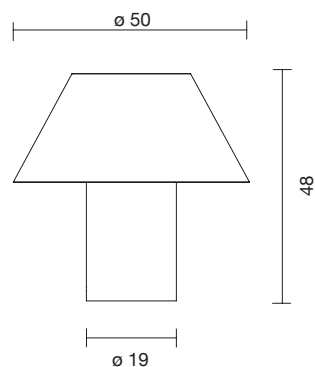

PETRA M GR OUT

Jordi Veciana, 2020

Outdoor table lamp. Base and diffuser in alabaster.

Technical Information

Physical	Type	Table lamp
	Environment	Outdoor
	Material	Alabaster structure
	Finish	○ Alabaster
	Weight	Net 16.2 kg Gross 23.3 kg
	Cable length	200 cm
Electrical	Voltage	230V
	Supply	Electrical cord with plug (IP44 Schuko plug)
	Light source	E27 LED A60 15W 2700K DIMM Do not use incandescent bulbs, alabaster is damaged when exposed to high temperatures
	Dimming	Casambi dimming (Optional with extra cost)

Blueprint

Certifications   **CE**   **IP-65**

Codes	Alabaster	510000100035
	Alabaster (Casambi)	510000199035