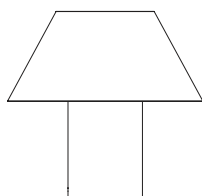

## Technical Information

<b>Physical</b>	Type	Table lamp
	Environment	Outdoor
	Material	Alabaster structure
	Finish	○ Alabaster
	Weight	Net 16.2 kg Gross 23.3 kg
	Cable length	200 cm
<b>Electrical</b>	Voltage	230V
	Supply	Electrical cord with plug (IP44 Schuko plug)
	Light source	E27 LED A60 15W 2700K DIMM Do not use incandescent bulbs, alabaster is damaged when exposed to high temperatures
	Dimming	Casambi dimming (Optional with extra cost)

## Blueprint

**Certifications**    **CE**    **IP-65**

<b>Codes</b>	Alabaster	510000100035
	Alabaster (Casambi)	510000199035

**Live photo**

**Collection**

PETRA M GR  
Table lamp

PETRA M ME  
PETRA M ME OUT  
Table lamp