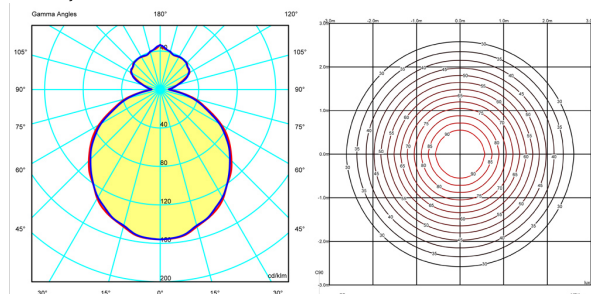

## Light distribution

## Photometric data

Efficiency : 64.15%

Coordinate system : C-G

Total flux : 5600.00 lm

Maximum value : 155.91 cd/klm

Light position : C=0.00 G=0.00

Double symmetrical : 3

Isolux : Isolux (suelo)

Light position :

X=0.00m Y=0.00m Z=3.00m

Light rotation :