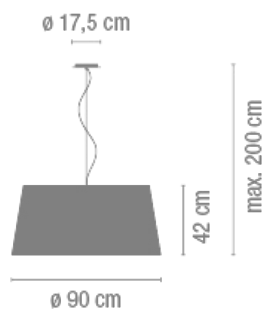

WARM

Design by Ramos & Bassols.

VIBIA
LIGHT IS CREATION

Reference

4930.

Application

Hanging lamps

Description

WARM is a tapered drum pendant with an off-white screen mesh shade that is appealing, elegant and adaptable to any atmosphere. Designed by Ramos & Bassols, with frosted top and bottom diffusers.

Diffuser

Acrylic diffuser

Finish

4930-58.
Matt cream
lacquer

Sketch

Electrical characteristics

4 x COMPACT FLUORESCENT E27 230V 23W

Total 92 W