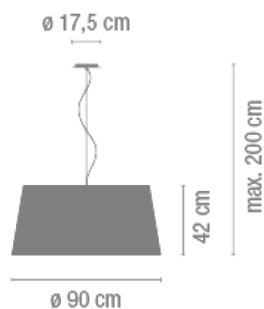

Matt cream
lacquer

Sketch

Electrical characteristics

4 x COMPACT FLUORESCENT E27 230V 30W

Total 120 W

Physical characteristics

1 Box / 0.95 x 0.95 x 0.45 m. / Vol. 0.4061 m³ /
Gross weight 16.0 kg. / Net weight 10.9 kg.