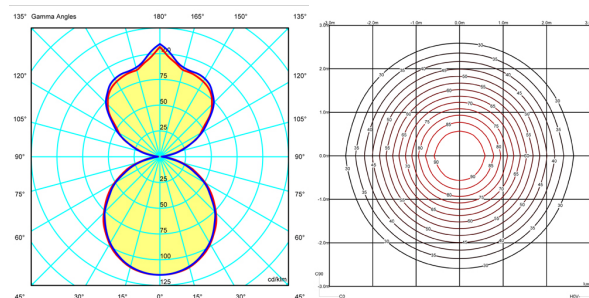

Photometric data