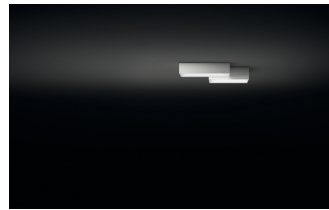

LINK

Design by Ramón Esteve.

VIBIA
LIGHT IS CREATION

Reference

5380.

Application

Ceiling Lamps

Installation type

Surface

Description

Geometry as decor... The Link is a series of preconfigured geometric patterns that can be arranged across the canvas of a ceiling. These configurations have shallow profiles making them ideal for residential and hospitality settings or anywhere with low ceilings. The combinations of different rectangular shapes create surface fixtures of different sizes, with up to five combined cubist forms.

Diffuser

Acrylic diffuser

Finish

5380-03.

Shiny white
lacquer

5380-18.

Shiny graphite
lacquer

Sketch

Electrical characteristics

4 x 2G11 230V 18W

And

4 x 2G11 230V 24W

Total 168 W

Physical characteristics

1 Box / 0.27 x 0.76 x 0.76 m. / Vol. 0.1500 m³ /
Gross weight 13.0 kg. / Net weight 10.4 kg.

Installation and assembly

Follow instructions of the installation guide

Light distribution

General lighting

Lamp for general lighting that equally distributes the light in all directions.

Photometric data

Efficiency : 20.84%

Coordinate system : C-G

Total flux : 12000.00 lm

Maximum value : 67.34 cd/klm

Light position : C=0.00 G=0.00

Double symmetrical : 3

Isolux : Isolux (suelo)

Light position :

X=0.00m Y=0.00m Z=3.00m

Light rotation :

Certificates