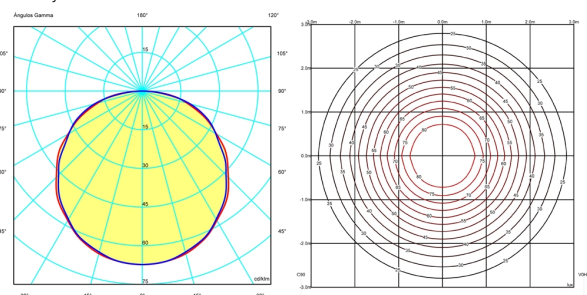

## Light distribution

## Photometric data

Efficiency : 20.84%

Coordinate system : C-G

Total flux : 12000.00 lm

Maximum value : 67.34 cd/klm

Light position : C=0.00 G=0.00

Double symmetrical : 3

Isolux : Isolux (suelo)

Light position :

X=0.00m Y=0.00m Z=3.00m

Light rotation :