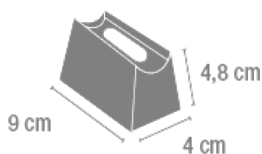

Wall light available in two finishes: chrome and matt nickel for diffuser with single connection bulb.

Diffuser

For single-connection bulb

Finish

8031-01.
Chrome

8031-30.
Matt nickel

Sketch

Electrical characteristics

1 x S14d 230V 35W

Total 35 W

Or

1 x S14d 230V 60W

Total 60 W

Physical characteristics

1 Box / 0.10 x 0.12 x 0.37 m. / Vol. 0.0044 m³ /
Gross weight 1.5 kg. / Net weight 1.4 kg.

Installation and assembly