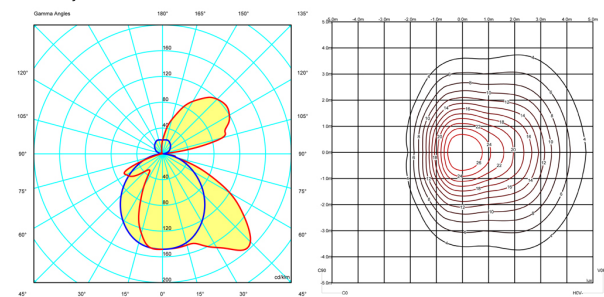

Light distribution

General lighting

Lamp for general lighting that equally distributes the light in all directions.

Photometric data

Efficiency : 62.41%

Coordinate system : C-G

Total flux : 1750.00 lm

Maximum value : 194.97 cd/klm

Light position : C=0.00 G=40.00

Double symmetrical : 8

Isolux : Isolux (Suelo)

Light position :

X=0.00m Y=0.00m Z=3.00m

Light rotation :

Certificates