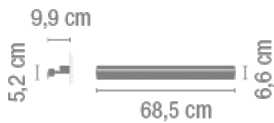

MILLENIUM

Design by Ramos & Bassols.

VIBIA
LIGHT IS CREATION

Reference

8093.

Application

Bathrooms Lamps

Description

MILLENIUM is a bathroom lamp with a pleasant fluorescent light. Designed by Ramos & Bassols, it is available in a chrome finish only.

Diffuser

Polycarbonate diffuser

Finish

8093-01.
Chrome

Sketch

Electrical characteristics

1 x G5 230V 24W (T5)

Total 24 W