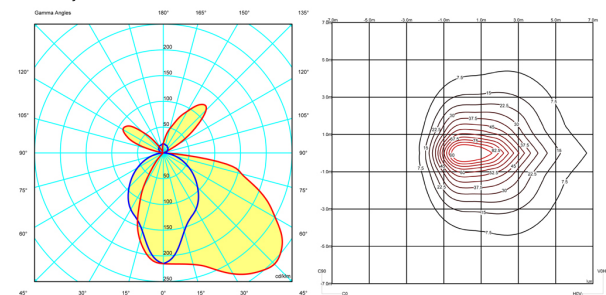

## Light distribution

## Photometric data

Efficiency : 63.82%

Coordinate system : C-G

Total flux : 4450.00 lm

Maximum value : 305.20 cd/klm

Light position : C=0.00 G=45.00

Double symmetrical : 8

Isolux : Isolux (Suelo)

Light position :

X=0.00m Y=0.00m Z=3.00m

Light rotation :