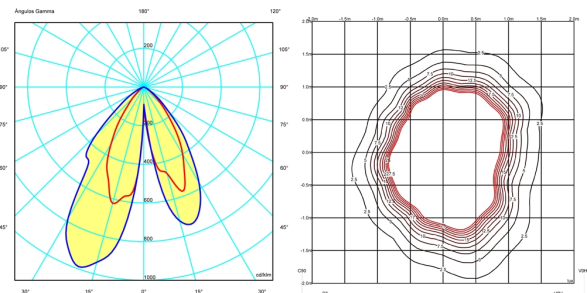

Light distribution

Ground lighting

Outdoor lighting

Photometric data

Efficiency : 100.00%

Coordinate system : C-G

Total flux : 344.72 lm

Maximum value : 988.49 cd/klm

Light position : C=270.00 G=20.00

Double symmetrical : 2

Isolux : Isolux (suelo)

Light position :

X=0.00m Y=0.00m Z=3.00m

Light rotation :

Certificates