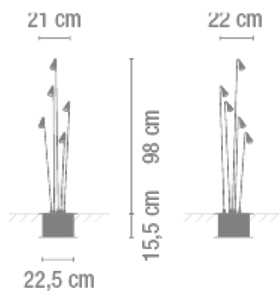

Electrical characteristics

5 x LED 3W 700mA

Total 15 W

Physical characteristics

1 Box / 0.36 x 0.40 x 1.10 m. / Vol. 0.1584 m³ /
Gross weight 6.0 kg. / Net weight 4.0 kg.

Installation and assembly

Please see installation instructions

Light distribution

Ground lighting

Outdoor lighting

Photometric data

Efficiency : 100.00%

Coordinate system : C-G

Total flux : 344.72 lm

Maximum value : 988.49 cd/klm

Light position : C=270.00 G=20.00

Double symmetrical : 2

Isolux : Isolux (suelo)

Light position :

X=0.00m Y=0.00m Z=3.00m

Light rotation :

Certificates