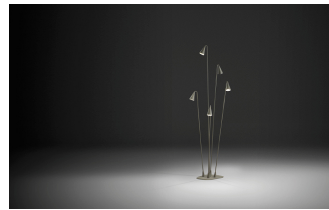

BRISA

Design by Lievore Altherr Molina.

VIBIA
LIGHT IS CREATION

Reference

4640.

Application

Outdoor

Description

BRISA is a fitted outdoor lamp with five revolving, adjustable arms. It is ideal for illuminating garden spaces and paths. Designed by Liévore, Altherr, Molina, it is available in two colours: khaki lacquer or matt oxide.

Diffuser

Polycarbonate diffuser

Finish

4640-07.

Beige grey
lacquer

4640-54.

Oxide matte
lacquer

Sketch

Electrical characteristics

5 x LED 3W 700mA

Total 15 W

Physical characteristics

1 Box / 0.36 x 0.40 x 1.10 m. / Vol. 0.1584 m³ /
Gross weight 6.0 kg. / Net weight 4.0 kg.

Installation and assembly

Please see installation instructions

Light distribution

Ground lighting

Outdoor lighting

Photometric data

Efficiency : 100.00%

Coordinate system : C-G

Total flux : 344.72 lm

Maximum value : 988.49 cd/klm

Light position : C=270.00 G=20.00

Double symmetrical : 2

Isolux : Isolux (suelo)

Light position :

X=0.00m Y=0.00m Z=3.00m

Light rotation :

Certificates