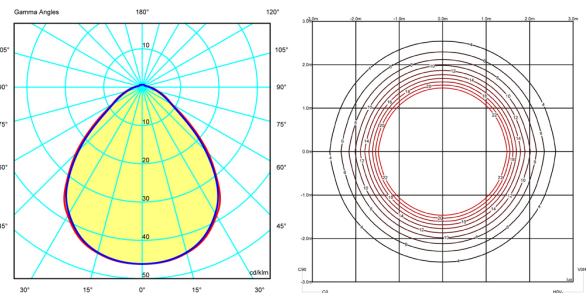

Photometric data