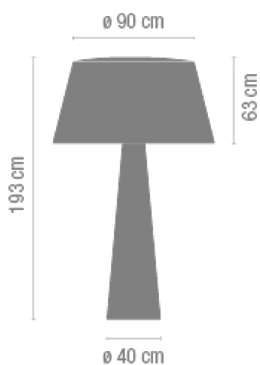

Matt orange
lacquer

Sketch

Electrical characteristics

1 x 2GX13 230V 60W (T5C)

And

1 x LED 3W 700mA

Total 63 W

Physical characteristics

4 Box / 1.27 x 1.24 x 0.74 m. / Vol. 2.3500 m³ /
Gross weight 95.0 kg. / Net weight 75.0 kg.

Installation and assembly

Follow instructions of the installation guide

Light distribution

General lighting

Lamp for general lighting that equally distributes the light in all directions.