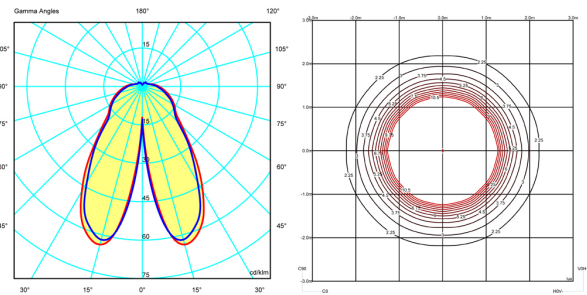

Photometric data