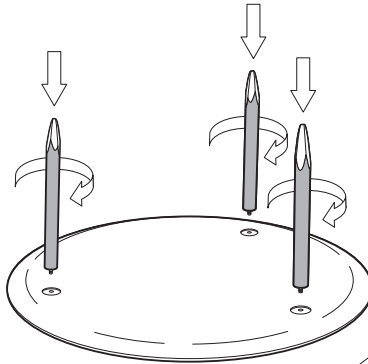

# HOOF TABLE SW1 - SW2

by Samuel Wilkinson

---

## USER INSTRUCTIONS

[andtradition.com](http://andtradition.com)

Congratulations on choosing this original Hoof Table, designed by Samuel Wilkinson. We hope you will enjoy using this product and follow these instructions to ensure correct installation. If you have any questions or comments, please do not hesitate to contact us by mail on: [info@andtradition.dk](mailto:info@andtradition.dk)