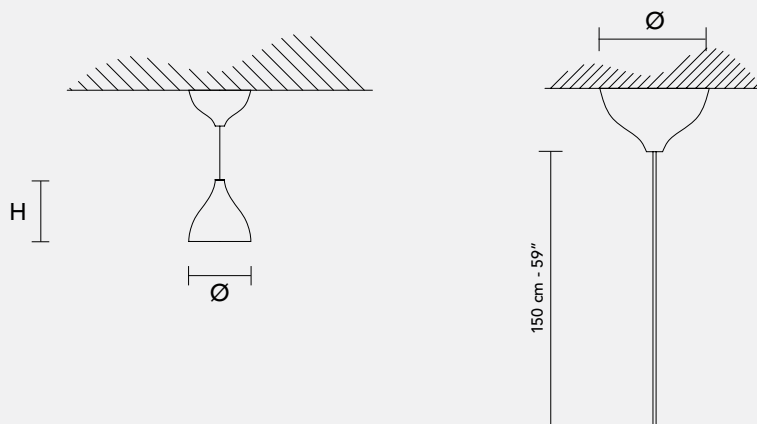

DROPOP S15

Design by: Cambia, Scatena, Turini

Installazione modulare, disponibile in 3 varianti: sospensione, plafoniera o decoro senza lampadina. Struttura in legno tornito, diffusore in metallo, illuminazione LED.

Modular Installation, available in 3 versions: suspension, ceiling or decoration without light. Turned wood frame, metal diffuser, LED bulb.

Modulare Installation, erhältlich in 3 Versionen: Aufhängung, Deckenbefestigung oder Dekoration ohne Lampen. Abgerundeter Holzrahmen, Metall-Diffusor, LED Lampen.

H 15 cm
5.90''

Ø 16 cm
6.29''

Peso: 00 kg **Imballo:** 00 m³
Weight: 00 lb **Packing:** 00 ft³

Rosone: Metallo verniciato Ø 14 cm
Canopy: Painted Metal Ø 5.51''

LED VERSION

1 x G53 x 15W max 3000°K

HALOGEN VERSION