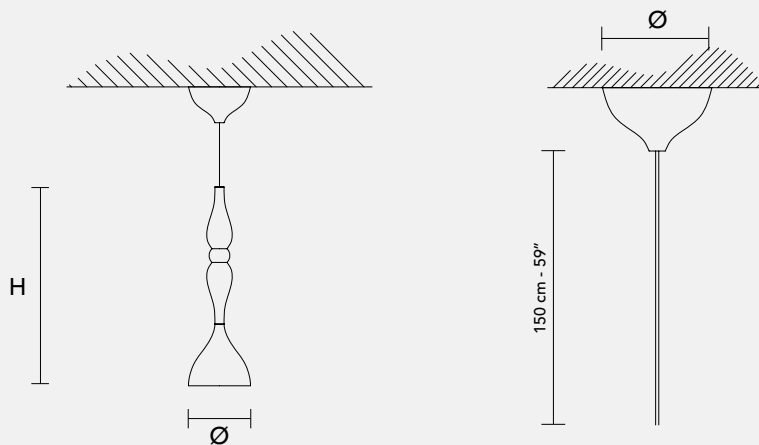

DROPOP S45

Design by: Cambia, Scatena, Turini

Installazione modulare, disponibile in 3 varianti: sospensione, plafoniera o decoro senza lampadina. Struttura in legno tornito, diffusore in metallo, illuminazione LED.

Modular Installation, available in 3 versions: suspension, ceiling or decoration without light. Turned wood frame, metal diffuser, LED bulb.

Modulare Installation, erhältlich in 3 Versionen: Aufhängung, Deckenbefestigung oder Dekoration ohne Lampen. Abgerundeter Holzrahmen, Metall-Diffusor, LED Lampen.

H 45 cm
17.71"

Ø 16 cm
6.29"

Peso: 00 kg **Imballo:** 00 m³
Weight: 00 lb **Packing:** 00 ft³

Rosone: Metallo verniciato Ø 14 cm
Canopy: Painted Metal Ø 5.51"

LED VERSION

1 x G53 x 15W max 3000°K

HALOGEN VERSION