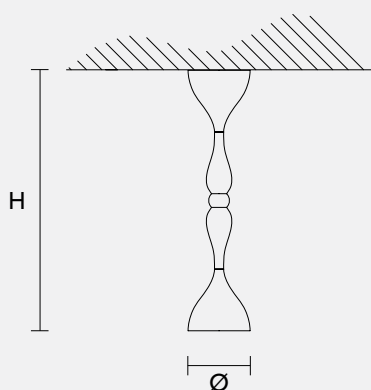

DROPOP PL60

Design by: Cambia, Scatena, Turini

Installazione modulare, disponibile in 3 varianti: sospensione, plafoniera o decoro senza lampadina. Struttura in legno tornito, diffusore in metallo, illuminazione LED.

Modular Installation, available in 3 versions: suspension, ceiling or decoration without light. Turned wood frame, metal diffuser, LED bulb.

Modulare Installation, erhältlich in 3 Versionen: Aufhängung, Deckenbefestigung oder Dekoration ohne Lampen. Abgerundeter Holzrahmen, Metall-Diffusor, LED Lampen.

H 60 cm
23.62"

Ø 16 cm
6.29"

Peso: 00 kg **Imballo:** 00 m³
Weight: 00 lb **Packing:** 00 ft³

LED VERSION

1 x G53 x 15W max 3000°K

HALOGEN VERSION

1 x G53 x 50W max
Alogena
Halogen

MATERIALI MATERIALS