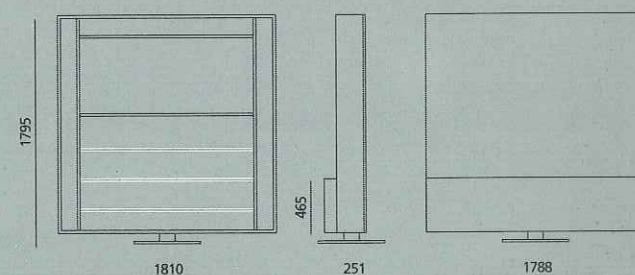

Metal basement with satin finish. Structure in black tubular. Glass door on a black anodized aluminium framework. Mirror back on a black anodized aluminium framework.