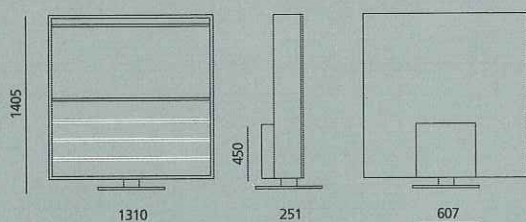

MIRAGE 50/60/180

Predisposizione LCD 50". Di serie
Predisposizione LCD 60". Di serie
Supporto per rotazione di 180°.
Vano grande per l'alloggiamento dei componenti video, audio, surround. Di serie
3 Ripiani per l'alloggiamento dei componenti video, audio, surround. Di serie
Doppia fascia in lycra anteriore. Di serie
Motore con telecomando. Optional
Alimentazione: 110/220V. Di serie

MIRAGE 50/60/180

Pre-arrangement LCD 50". Standard
Pre-arrangement LCD 60". Standard
Rotation support 180°.
Video, audio, surround large housing compartment. Standard
3 shelves for video, audio, surround housing. Standard
Front lycra double band. Standard
Motor with remote controle. Optional
Supply: 110/220V. Standard