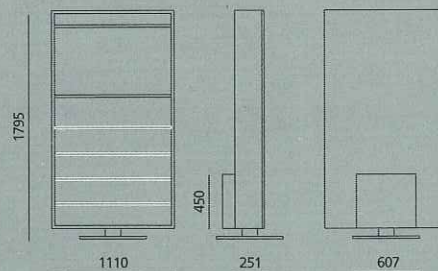

Basamento in metallo con finitura satinata. Struttura in tubolare nera. Anta in vetro montata su telaio in alluminio anodizzato nero. Schiena a specchio montata su telaio in alluminio anodizzato nero.