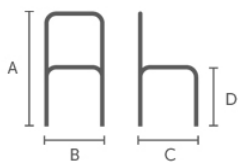

MIDJ
in Italy

Nenè L

design Paolo Vernier, 2013

Nenè stackable chair with four leg frame in wood finish dark oak, light oak, walnut.

Finishing and Materials

Coating

Lacquered Ash dark oak finish

Lacquered Ash natural oak finish

Lacquered Ash flamed walnut finish

Dimensions

Dimension	cm	inch
A	81	31.9
B	44	17.3
C	49	19.3
D	46	18.1

Volumetric Details

Weight 5

Volume 0.23 mc

Package 1

Stackable 4 pieces