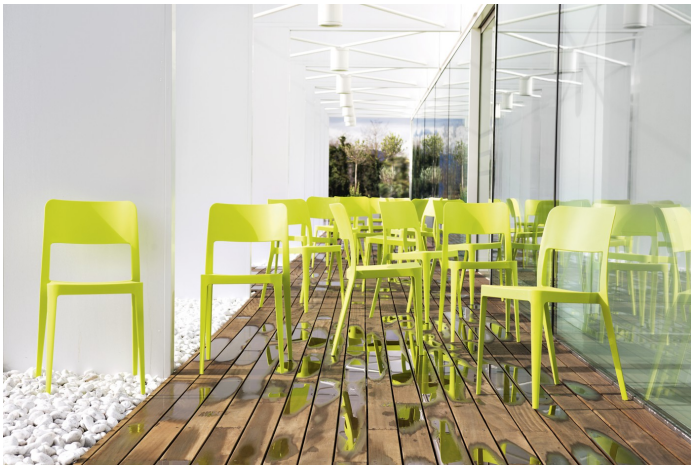

Downloads

[Nenè catalog (pdf)](http://www.midj.com/images/uploads/resources/Midj_2016_catalogo_Nen%C3%A8.pdf) - <http://www.midj.com/images/uploads/resources/Midj_2016_catalogo_Nen%C3%A8.pdf>

[Nenè 3D (zip)](http://www.midj.com/images/uploads/resources/NENE.zip) - <http://www.midj.com/images/uploads/resources/NENE.zip>