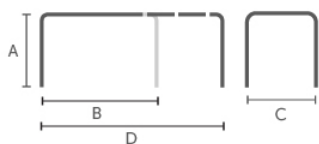

Alluminio

Cromato

Piano

Melaminico
7 colori

MDF LAccato
3 colori

Cristalli
7 colori

Cristalceramica
3 colori

Allunghe

MDF LAccato
3 colori

Dimensioni

Dimensione	A	B	C	D
	(cm)	(cm)	(cm)	(cm)
	(inch)	(inch)	(inch)	(inch)
100x70	75	100	70	140
	(29.5)	(39.4)	(27.6)	(55.1)
120x80	75	120	80	170
	(29.5)	(47.2)	(31.5)	(66.9)

Dimensione	A (cm) (inch)	B (cm) (inch)	C (cm) (inch)	D (cm) (inch)
140x90	75 (29.5)	140 (55.1)	90 (35.4)	200 (78.7)