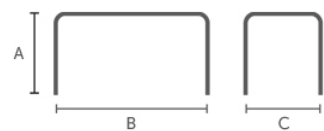

MIDJ
in Italy

Brioso

Finiture e materiali

Base

Cromato

Alluminio

Acciaio Bianco

Piano

Cristallo trasparente

Dimensioni

Dimensione	A	B	C	D
	(cm)	(cm)	(cm)	(cm)
	(inch)	(inch)	(inch)	(inch)
140x80	76	140	80	(0)
	(29.9)	(55.1)	(31.5)	
160x90	76	160	90	(0)
	(29.9)	(63)	(35.4)	
180x90	76	180	90	(0)
	(29.9)	(70.9)	(35.4)	