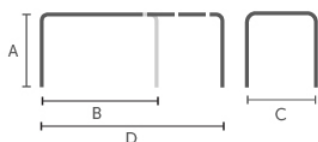

#### Piano

Melaminico  
7 colori

MDF LAccato  
3 colori

Cristalli  
7 colori

Cristalceramica  
3 colori

### Dimensioni

Dimensione	A	B	C	D
	(cm)	(cm)	(cm)	(cm)
	(inch)	(inch)	(inch)	(inch)
120x80	75	120	80	170
	(29.5)	(47.2)	(31.5)	(66.9)
140x90	75	140	90	190
	(29.5)	(55.1)	(35.4)	(74.8)
160x90	75	160	90	160
	(29.5)	(63)	(35.4)	(63)

Dimensione	A	B	C	D
	(cm)	(cm)	(cm)	(cm)
190x100	75	190	100	290
	(29.5)	(74.8)	(39.4)	(114.2)

---