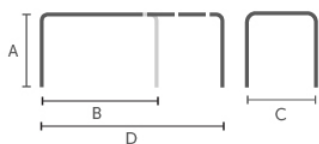

Melaminico
7 colori

MDF LAccato
3 colori

Cristalli
7 colori

Cristalceramica
3 colori

Allunghe

MDF LAccato
3 colori

Dimensioni

Dimensione	A (cm) (inch)	B (cm) (inch)	C (cm) (inch)	D (cm) (inch)
120x80	75 (29.5)	120 (47.2)	80 (31.5)	170 (66.9)
140x90	75 (29.5)	140 (55.1)	90 (35.4)	200 (78.7)

	A	B	C	D
Dimensione	(cm)	(cm)	(cm)	(cm)
	(inch)	(inch)	(inch)	(inch)
140x90	75	140	90	230
	(29.5)	(55.1)	(35.4)	(90.6)

Dati volumetrici

Peso 57

Volume 0.22 mc

Colli 4

Gallery

Download

Klass Brochure (pdf) - <http://www.midj.com/images/uploads/resources/Klass.pdf>