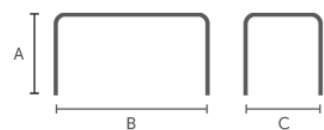

#### Piano

Cristallo extrachiaro bianco

Ceramica marmo calacatta  
1 colore

### Dimensioni

Dimensione	A	B	C	D
	(cm)	(cm)	(cm)	(cm)
	(inch)	(inch)	(inch)	(inch)
220x116	75	220	116	(0)
	(29.5)	(86.6)	(45.7)	
200x100	75	200	100	(0)
	(29.5)	(78.7)	(39.4)	