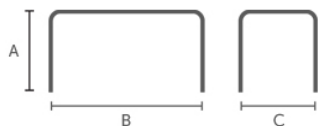

#### Piano

Cristallo trasparente

Legno Noce Massello

Massello di Frassino

Impiallacciato Noce Fiammato

Ceramica marmo calacatta  
1 colore

### Dimensioni

Dimensione	A (cm) (inch)	B (cm) (inch)	C (cm) (inch)	D (cm) (inch)
<b>200x100</b>	76 (29.9)	200 (78.7)	100 (39.4)	(0)
<b>200x106</b>	76 (29.9)	200 (78.7)	106 (41.7)	(0)
<b>250x100</b>	76 (29.9)	250 (98.4)	100 (39.4)	(0)

Dimensione	A (cm) (inch)	B (cm) (inch)	C (cm) (inch)	D (cm) (inch)
<b>205x106</b>	76 (29.9)	250 (98.4)	106 (41.7)	(0)
<b>300x106</b>	76 (29.9)	300 (118.1)	106 (41.7)	(0)

---