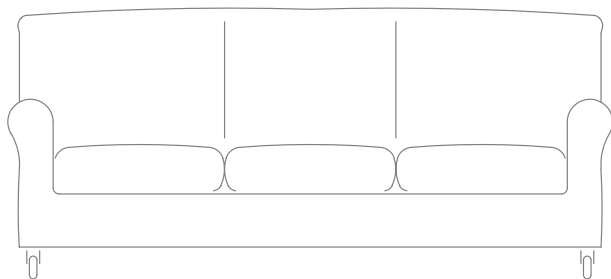

RUOTE AUTOBLOCCANTI ANTERIORI.
A RICHIESTA PIEDI ANTERIORI IN LEGNO.

RIVESTIMENTO IN TESSUTO O PELLE
SFODERABILE.

CATEGORIES SOFAS/SECTIONAL SOFAS/OT-
TOMANS - ARMCHAIR/OTTOMANS - CHAISE
LONGUE/DORMEUSE

PRODUCT SOFA - OTTOMAN

FRAME IN WOOD WITH POLYURETHANE
PADDING COVERED WITH A PROTECTIVE
FABRIC LINING.

SEAT CUSHIONS FILLED WITH DOWN AND A
RESILIENT INNER CORE.

FEET WOODEN REAR FEET IN BEECHWOOD
STAINED IN CANALETTO WALNUT,
CANALETTO WALNUT EXTRA, CANALETTO
WALNUT STAINED COFFEE, ASHWOOD
NATURAL, STAINED TEAK, STAINED EBONY,
STAINED WENGE, STAINED CHERRY, STAINED
WALNUT, STAINED COFFEE, STAINED
BROWN.

ON REQUEST WOODEN FRONT FEET.

CASTORS SELF-LOCKING FRONT CASTORS
UPHOLSTERY REMOVABLE FABRIC
OR LEATHER COVERS.

PRODUKTARTEN SOFAS/ECKSOFA/HOCKER
- SESSEL/HOCKER - CHAISELONGUE/
DORMEUSE

PRODUKT SOFA - HOCKER

GESTELL HOLZGESTELL MIT
POLYURETHANPOLSTERUNG UND
PASSENDEM STOFFSCHUTZBEZUG.

SITZKISSEN FEDERKISSEN
MIT INNENVERSTÄRKUNG AUS
UNVERFORMBAREM MATERIAL.

FÜSSE HINTERE FÜSSE IN BUCHENHOLZ
NATUR, KAFFEEFARBEN, NUSSBAUM-,
KIRSCHBAUM-, TEAK-, KAFFEE-, WENGE-,
EBENHOLZFARBIG ODER BRAUN GEBEIZT
ODER CANALETTO, EXTRA CANALETTO,
CANALETTO KAFFEEFARBEN GEBEIZT.
AUF WUNSCH VORDERE FÜSSE IN HOLZ.

ROLLEN BLOCKIERBAR VORNE.

BEZÜGE ABZIEHBARE STOFF- ODER
LEDERBEZÜGE.