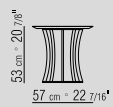

COD 11510

COD 11512

COD 11514