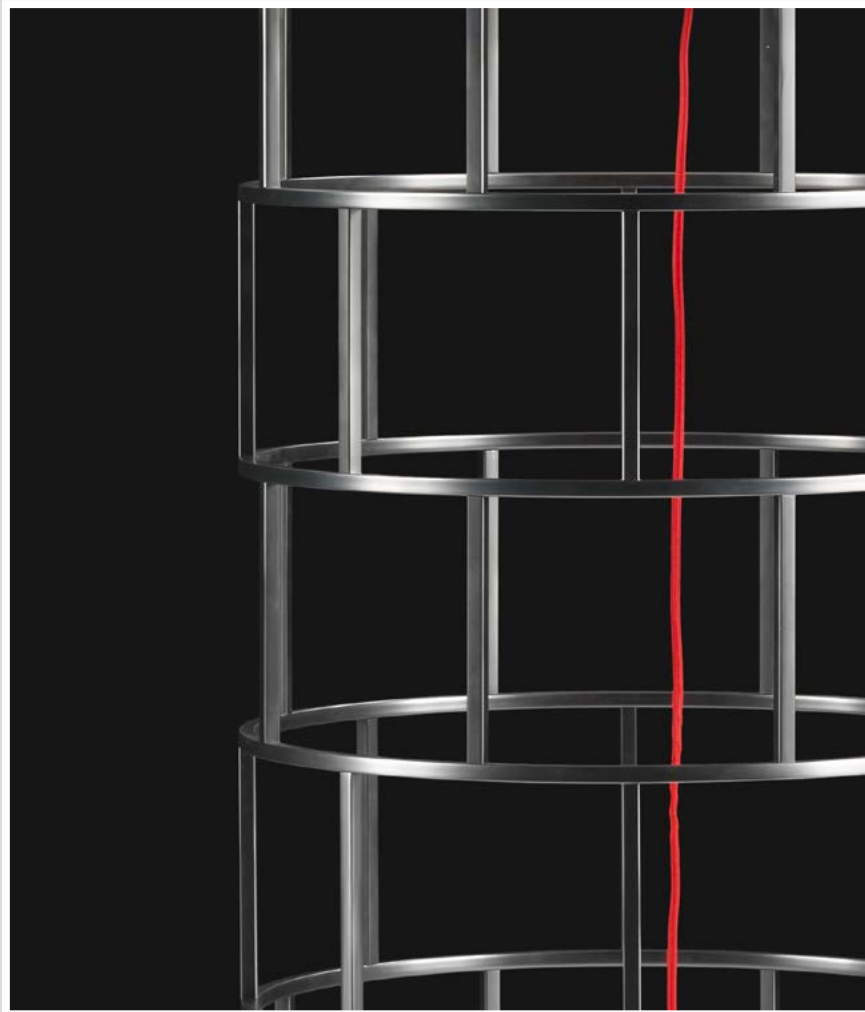

MOOD

FLEXFORM

FLEXFORM | MADE IN ITALY

RIVIERA *ROBERTO LAZZERONI* 2015

LIBRERIE | COMPLEMENTI | CONTENITORI BOOKSHELVES | FURNISHINGS | CABINETS

FLEXFORM Spa

Via Einaudi 23/25 20821 Meda (MB) Italy | Tel. +39 0362 3991 | Fax +39 0362 399228 | info@flexform.it | www.flexform.it