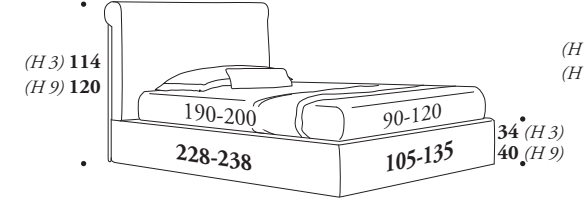

trapuntatura a rombi o a quadri (categoria Deluxe).

Note: the finish in the picture is available in the colors of the SAFY fabric, with a lozenge or square finish (Deluxe category).

Nb: la finition de la photo est disponible en plusieurs couleurs de tissu SAFY finition avec losanges ou avec carrés (catégorie Deluxe).

scatolati in multistrato di legno di pioppo. **Pannelli** da 18/25 mm in particelle di legno di pioppo in classe E1 a bassa emissione di formaldeide e fibra di legno naturale. **Espansi** di poliuretano indeformabile a portanza differenziata, densità da 18 kg/mc a 40 kg/mc.

Primo rivestimento in espanso di poliestere accoppiato a caldo a vellutino aggrappante in poliestere e/o ovatta di poliestere al 100% da 200gr. **Pannelli fondo** contenitore da 12-14 mm in particelle di legno di pioppo in classe E1.

Technical characteristics

Forgings fir wood, and/or boxed in poplar plywood. **Panels** 18/25 mm in poplar wood particles class E1 low formaldehyde emission and natural wood fiber.

Polyurethane foam, crushproof, of different capacity, density from 18 kg/mc to 40 kg/mc.

First coating hot bonded polyester foam, velvet adhesion in polyester and/or 100% polyester wool, 200gr. **Container bottom panels** 12-14 mm in poplar wood particles class E1.

Caractéristiques techniques

Tige en pin et/ou boitiers en multicouche en bois de peuplier.

Panneaux de 18/25 mm en particules de bois de peuplier classe E1 à faible émission de formaldéhyde et fibre de bois naturelle. **Polyuréthane expansé** indéformable à portée différenciée. densité de 18kg/m² à 40kg/m².

Premier revêtement en polyester expansé accouplé à chaud à un velours accrochant en polyester et/ou ouate de polyester à 100% de 200g.