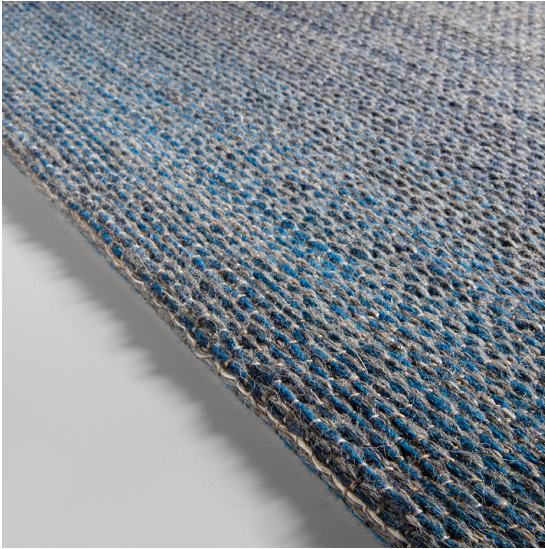

LIMITED EDITION

LOUNGE

View complete collection at www.le.be

Technical Details

- **Production Method:** Jacquard woven
- **Composition:** 50% wool, 24% linen, 11% polyester, 10% cotton, 5% viscose
- **Border:** No additional finishing necessary
- **Wall-to-wall:** Not available
- **Total weight:** 2900 g/m² (85.55 oz/yd²)
- **Total height:** 10 mm (0.39")
- **Max. width:** 380 cm (12'6")
- **Application:** Medium residential use

Available sizes

- 180 x 280 cm (5'11" x 9'2")
- 280 x 380 cm (9'2" x 12'6")
- 380 x 380 cm (12'6" x 12'6")
- 380 x 480 cm (12'6" x 15'9")

Custom sizes available,
offcuts will be charged

Special Care

Vacuum regularly (without brush) - blot stains immediately if necessary with very little water but dry instantly with white absorbing paper and hair dryer.