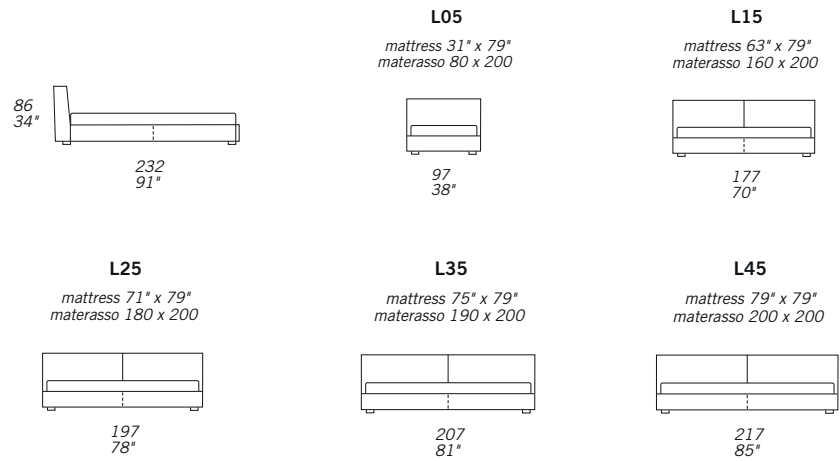

## STANDARD FEATURES

- Hard wood frame.
- Headboard in polyurethane covered with feather.
- Base in polyurethane covered with wadding.
- Headboard height 86 cm - 34".
- Base height 30 cm - 12".
- Wood legs height 4 cm - 1" 1/2.
- Mattress not included in the price.
- European wooden slats.
- Stitching CUC 500.

## NOTES

- Dimensions: the first figure shows sizes in centimeters, the second in inches.
- Pillows shown are not included in the price.
- Storage base available upon request with up-charge.

## NOTE

- *Dimensioni: la prima cifra indica i centimetri, la seconda cifra indica i pollici.*
- *I cuscini presenti in foto non sono compresi nel prezzo.*
- *Disponibile su richiesta base contenitore con supplemento.*

## European sizes / Misure europee