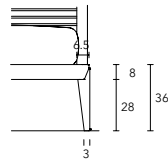

PIANCA

LIDO BED design Emmanuel Gallina

STRUCTURE

Headboard and bed frame made of solid wood.

Slat base in metal frame and wood slats, it can be placed in 2 heights using the corner supports to accommodate mattresses with different heights.

DIMENSIONI

WITH LOOSE SLAT BASE

160 x 200	W 173 D 217 cm
180 x 200	W 193 D 217 cm

HEIGHT OF BED FRAME

Feet made of solid wood in the same color as the bedframe

Available additional cushions for headboards 160 and 180 cm W, covered with the fabrics, the leathers and the eco-leathers of Pianca collection.