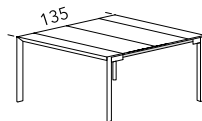

PIANCA

MINISOFFIO Table design R&S PIANCA

DIMENSIONS

W 120 cm

W 120 | H 76 | D 45 cm Closed

W 120 | H 76 | D 135 cm Open
With 2 extensions W 45 cm

W 120 | H 76 | D 225 cm Open
With 2 additional leaves W 45 cm

W 140 cm

W 140 | H 76 | D 45 cm Closed

W 140 | H 76 | D 135 cm Open
With 2 extensions W 45 cm

W 140 | H 76 | D 225 cm Open
With 2 additional leaves W 45 cm

STRUCTURE

Base made of matt painted metal.

Top and extension leaves made in engineered wood.