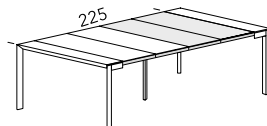

PIANCA

MINISOFFIO Table design R&S PIANCA

DIMENSIONS

W 120 cm

W 120 | H 76 | D 45 cm Closed

W 120 | H 76 | D 135 cm Open
With 2 extensions W 45 cm

W 120 | H 76 | D 225 cm Open
With 2 additional leaves W 45 cm

W 140 cm

W 140 | H 76 | D 45 cm Closed

W 140 | H 76 | D 135 cm Open
With 2 extensions W 45 cm

W 140 | H 76 | D 225 cm Open
With 2 additional leaves W 45 cm

STRUCTURE

Base made of matt painted metal.

Top and extension leaves made in engineered wood.