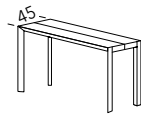

PIANCA

MINISOFFIO Table design R&S PIANCA

DIMENSIONS

W 120 cm

W 120 | H 76 | D 45 cm Closed

W 120 | H 76 | D 135 cm Open
With 2 extensions W 45 cm

W 120 | H 76 | D 225 cm Open
With 2 additional leaves W 45 cm

W 140 cm

W 140 | H 76 | D 45 cm Closed

W 140 | H 76 | D 135 cm Open
With 2 extensions W 45 cm

W 140 | H 76 | D 225 cm Open
With 2 additional leaves W 45 cm

STRUCTURE

Base made of matt painted metal.

Top and extension leaves made in engineered wood.