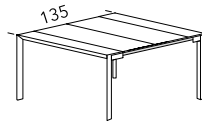

PIANCA

MINISOFFIO Table design R&S PIANCA

DIMENSIONS

W 120 cm

W 120 | H 76 | D 45 cm Closed

W 120 | H 76 | D 135 cm Open
With 2 extensions W 45 cm

W 120 | H 76 | D 225 cm Open
With 2 additional leaves W 45 cm

W 140 cm

W 140 | H 76 | D 45 cm Closed

W 140 | H 76 | D 135 cm Open
With 2 extensions W 45 cm

W 140 | H 76 | D 225 cm Open
With 2 additional leaves W 45 cm

STRUCTURE

Base made of matt painted metal.

Top and extension leaves made in engineered wood.