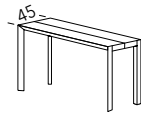

PIANCA

MINISOFFIO Table design R&S PIANCA

DIMENSIONS

W 120 cm

W 120 | H 76 | D 45 cm Closed

W 120 | H 76 | D 135 cm Open
With 2 extensions W 45 cm

W 120 | H 76 | D 225 cm Open
With 2 additional leaves W 45 cm

W 140 cm

W 140 | H 76 | D 45 cm Closed

W 140 | H 76 | D 135 cm Open
With 2 extensions W 45 cm

W 140 | H 76 | D 225 cm Open
With 2 additional leaves W 45 cm

STRUCTURE

Base made of matt painted metal.

Top and extension leaves made in engineered wood.