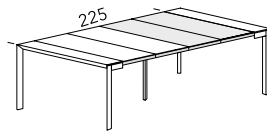

PIANCA

MINISOFFIO Table design R&S PIANCA

DIMENSIONS

W 120 cm

W 120 | H 76 | D 45 cm Closed

W 120 | H 76 | D 135 cm Open
With 2 extensions W 45 cm

W 120 | H 76 | D 225 cm Open
With 2 additional leaves W 45 cm

W 140 cm

W 140 | H 76 | D 45 cm Closed

W 140 | H 76 | D 135 cm Open
With 2 extensions W 45 cm

W 140 | H 76 | D 225 cm Open
With 2 additional leaves W 45 cm

STRUCTURE

Base made of matt painted metal.

Top and extension leaves made in engineered wood.