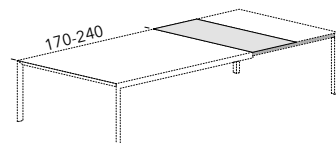

FIXED DIMENSIONS

W 250 H 76 D 90 cm	W 280 H 76 D 90 cm
W 260 H 76 D 90 cm	W 290 H 76 D 90 cm
W 270 H 76 D 90 cm	W 300 H 76 D 90 cm

Additional leaf for tables between W 160 and W 240 cm

DIMENSIONS

D 100 cm | H 76 cm

FIXED DIMENSIONS

W 250 H 76 D 100 cm	W 280 H 76 D 100 cm
W 260 H 76 D 100 cm	W 290 H 76 D 100 cm
W 270 H 76 D 100 cm	W 300 H 76 D 100 cm

Additional leaf for tables between W 160 and W 240 cm

PIANCA

DIMENSIONS

D 120 cm | H 76 cm

W 120 Chiuso | W 180 cm Open
W 130 Chiuso | W 190 cm Open
W 140 Chiuso | W 200 cm Open
W 150 Chiuso | W 210 cm Open
W 160 Chiuso | W 220 cm Open
W 170 Chiuso | W 230 cm Open
W 180 Chiuso | W 240 cm Open
W 190 Chiuso | W 250 cm Open
W 200 Chiuso | W 260 cm Open
W 210 Chiuso | W 270 cm Open
W 220 Chiuso | W 280 cm Open
W 230 Chiuso | W 290 cm Open
W 240 Chiuso | W 300 cm Open

FIXED DIMENSIONS

W 250 H 76 D 120 cm	W 280 H 76 D 120 cm
W 260 H 76 D 120 cm	W 290 H 76 D 120 cm
W 270 H 76 D 120 cm	W 300 H 76 D 120 cm

Additional leaf for tables between W 160 and W 240 cm

DIMENSIONS

D 140 cm | H 76 cm