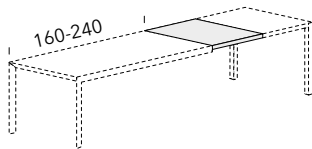

FINSHES

Base laquered in the 20 colours of collection.

Top in the 20 colours of collection or in matt and in wood veneered The extension leaves are in the same colour as the top.

DIMENSIONS

D 80 cm | H 76 cm

FIXED DIMENSIONS

W 250 H 76 D 80 cm	W 280 H 76 D 80 cm
W 260 H 76 D 80 cm	W 290 H 76 D 80 cm
W 270 H 76 D 80 cm	W 300 H 76 D 80 cm

Additional leaf for tables between W 160 and W 240 cm

PIANCA

DIMENSIONS

D 90 cm | H 76 cm

FIXED DIMENSIONS

W 250 H 76 D 90 cm	W 280 H 76 D 90 cm
W 260 H 76 D 90 cm	W 290 H 76 D 90 cm
W 270 H 76 D 90 cm	W 300 H 76 D 90 cm

Additional leaf for tables between W 160 and W 240 cm

DIMENSIONS

D 100 cm | H 76 cm

FIXED DIMENSIONS

W 250 H 76 D 100 cm	W 280 H 76 D 100 cm
W 260 H 76 D 100 cm	W 290 H 76 D 100 cm
W 270 H 76 D 100 cm	W 300 H 76 D 100 cm

Additional leaf for tables between W 160 and W 240 cm

PIANCA

DIMENSIONS