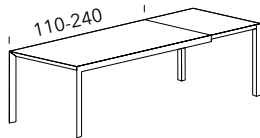

FINSHES

Base laquered in the 20 colours of collection.

Top in the 20 colours of collection or in matt and in wood veneered The extension leaves are in the same colour as the top.

DIMENSIONS

D 80 cm | H 76 cm

FIXED DIMENSIONS

W 250 H 76 D 80 cm	W 280 H 76 D 80 cm
W 260 H 76 D 80 cm	W 290 H 76 D 80 cm
W 270 H 76 D 80 cm	W 300 H 76 D 80 cm

Additional leaf for tables between W 160 and W 240 cm

PIANCA

DIMENSIONS

D 90 cm | H 76 cm

FIXED DIMENSIONS

W 250 H 76 D 90 cm	W 280 H 76 D 90 cm
W 260 H 76 D 90 cm	W 290 H 76 D 90 cm
W 270 H 76 D 90 cm	W 300 H 76 D 90 cm

Additional leaf for tables between W 160 and W 240 cm

DIMENSIONS

D 100 cm | H 76 cm

FIXED DIMENSIONS

W 250 H 76 D 100 cm	W 280 H 76 D 100 cm
W 260 H 76 D 100 cm	W 290 H 76 D 100 cm
W 270 H 76 D 100 cm	W 300 H 76 D 100 cm

Additional leaf for tables between W 160 and W 240 cm

PIANCA

DIMENSIONS