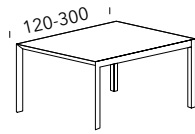

FIXED DIMENSIONS

W 250 H 76 D 90 cm	W 280 H 76 D 90 cm
W 260 H 76 D 90 cm	W 290 H 76 D 90 cm
W 270 H 76 D 90 cm	W 300 H 76 D 90 cm

Additional leaf for tables between W 160 and W 240 cm

DIMENSIONS

D 100 cm | H 76 cm

FIXED DIMENSIONS

W 250 H 76 D 100 cm	W 280 H 76 D 100 cm
W 260 H 76 D 100 cm	W 290 H 76 D 100 cm
W 270 H 76 D 100 cm	W 300 H 76 D 100 cm

Additional leaf for tables between W 160 and W 240 cm

PIANCA

DIMENSIONS

D 120 cm | H 76 cm

W 120 Chiuso | W 180 cm Open
W 130 Chiuso | W 190 cm Open
W 140 Chiuso | W 200 cm Open
W 150 Chiuso | W 210 cm Open
W 160 Chiuso | W 220 cm Open
W 170 Chiuso | W 230 cm Open
W 180 Chiuso | W 240 cm Open
W 190 Chiuso | W 250 cm Open
W 200 Chiuso | W 260 cm Open
W 210 Chiuso | W 270 cm Open
W 220 Chiuso | W 280 cm Open
W 230 Chiuso | W 290 cm Open
W 240 Chiuso | W 300 cm Open

FIXED DIMENSIONS

W 250 H 76 D 120 cm	W 280 H 76 D 120 cm
W 260 H 76 D 120 cm	W 290 H 76 D 120 cm
W 270 H 76 D 120 cm	W 300 H 76 D 120 cm

Additional leaf for tables between W 160 and W 240 cm

DIMENSIONS

D 140 cm | H 76 cm