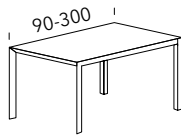

FINSHES

Base laquered in the 20 colours of collection.

Top in the 20 colours of collection or in matt and in wood veneered The extension leaves are in the same colour as the top.

DIMENSIONS

D 80 cm | H 76 cm

FIXED DIMENSIONS

W 250 H 76 D 80 cm	W 280 H 76 D 80 cm
W 260 H 76 D 80 cm	W 290 H 76 D 80 cm
W 270 H 76 D 80 cm	W 300 H 76 D 80 cm

Additional leaf for tables between W 160 and W 240 cm

PIANCA

DIMENSIONS

D 90 cm | H 76 cm

FIXED DIMENSIONS

W 250 H 76 D 90 cm	W 280 H 76 D 90 cm
W 260 H 76 D 90 cm	W 290 H 76 D 90 cm
W 270 H 76 D 90 cm	W 300 H 76 D 90 cm

Additional leaf for tables between W 160 and W 240 cm

DIMENSIONS

D 100 cm | H 76 cm

FIXED DIMENSIONS

W 250 H 76 D 100 cm	W 280 H 76 D 100 cm
W 260 H 76 D 100 cm	W 290 H 76 D 100 cm
W 270 H 76 D 100 cm	W 300 H 76 D 100 cm

Additional leaf for tables between W 160 and W 240 cm

PIANCA

DIMENSIONS