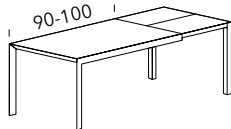

FINSHES

Base laquered in the 20 colours of collection.

Top in the 20 colours of collection or in matt and in wood veneered The extension leaves are in the same colour as the top.

DIMENSIONS

D 80 cm | H 76 cm

FIXED DIMENSIONS

W 250 H 76 D 80 cm	W 280 H 76 D 80 cm
W 260 H 76 D 80 cm	W 290 H 76 D 80 cm
W 270 H 76 D 80 cm	W 300 H 76 D 80 cm

Additional leaf for tables between W 160 and W 240 cm

PIANCA

DIMENSIONS

D 90 cm | H 76 cm

FIXED DIMENSIONS

W 250 H 76 D 90 cm	W 280 H 76 D 90 cm
W 260 H 76 D 90 cm	W 290 H 76 D 90 cm
W 270 H 76 D 90 cm	W 300 H 76 D 90 cm

Additional leaf for tables between W 160 and W 240 cm

DIMENSIONS

D 100 cm | H 76 cm

FIXED DIMENSIONS

W 250 H 76 D 100 cm	W 280 H 76 D 100 cm
W 260 H 76 D 100 cm	W 290 H 76 D 100 cm
W 270 H 76 D 100 cm	W 300 H 76 D 100 cm

Additional leaf for tables between W 160 and W 240 cm

PIANCA

DIMENSIONS